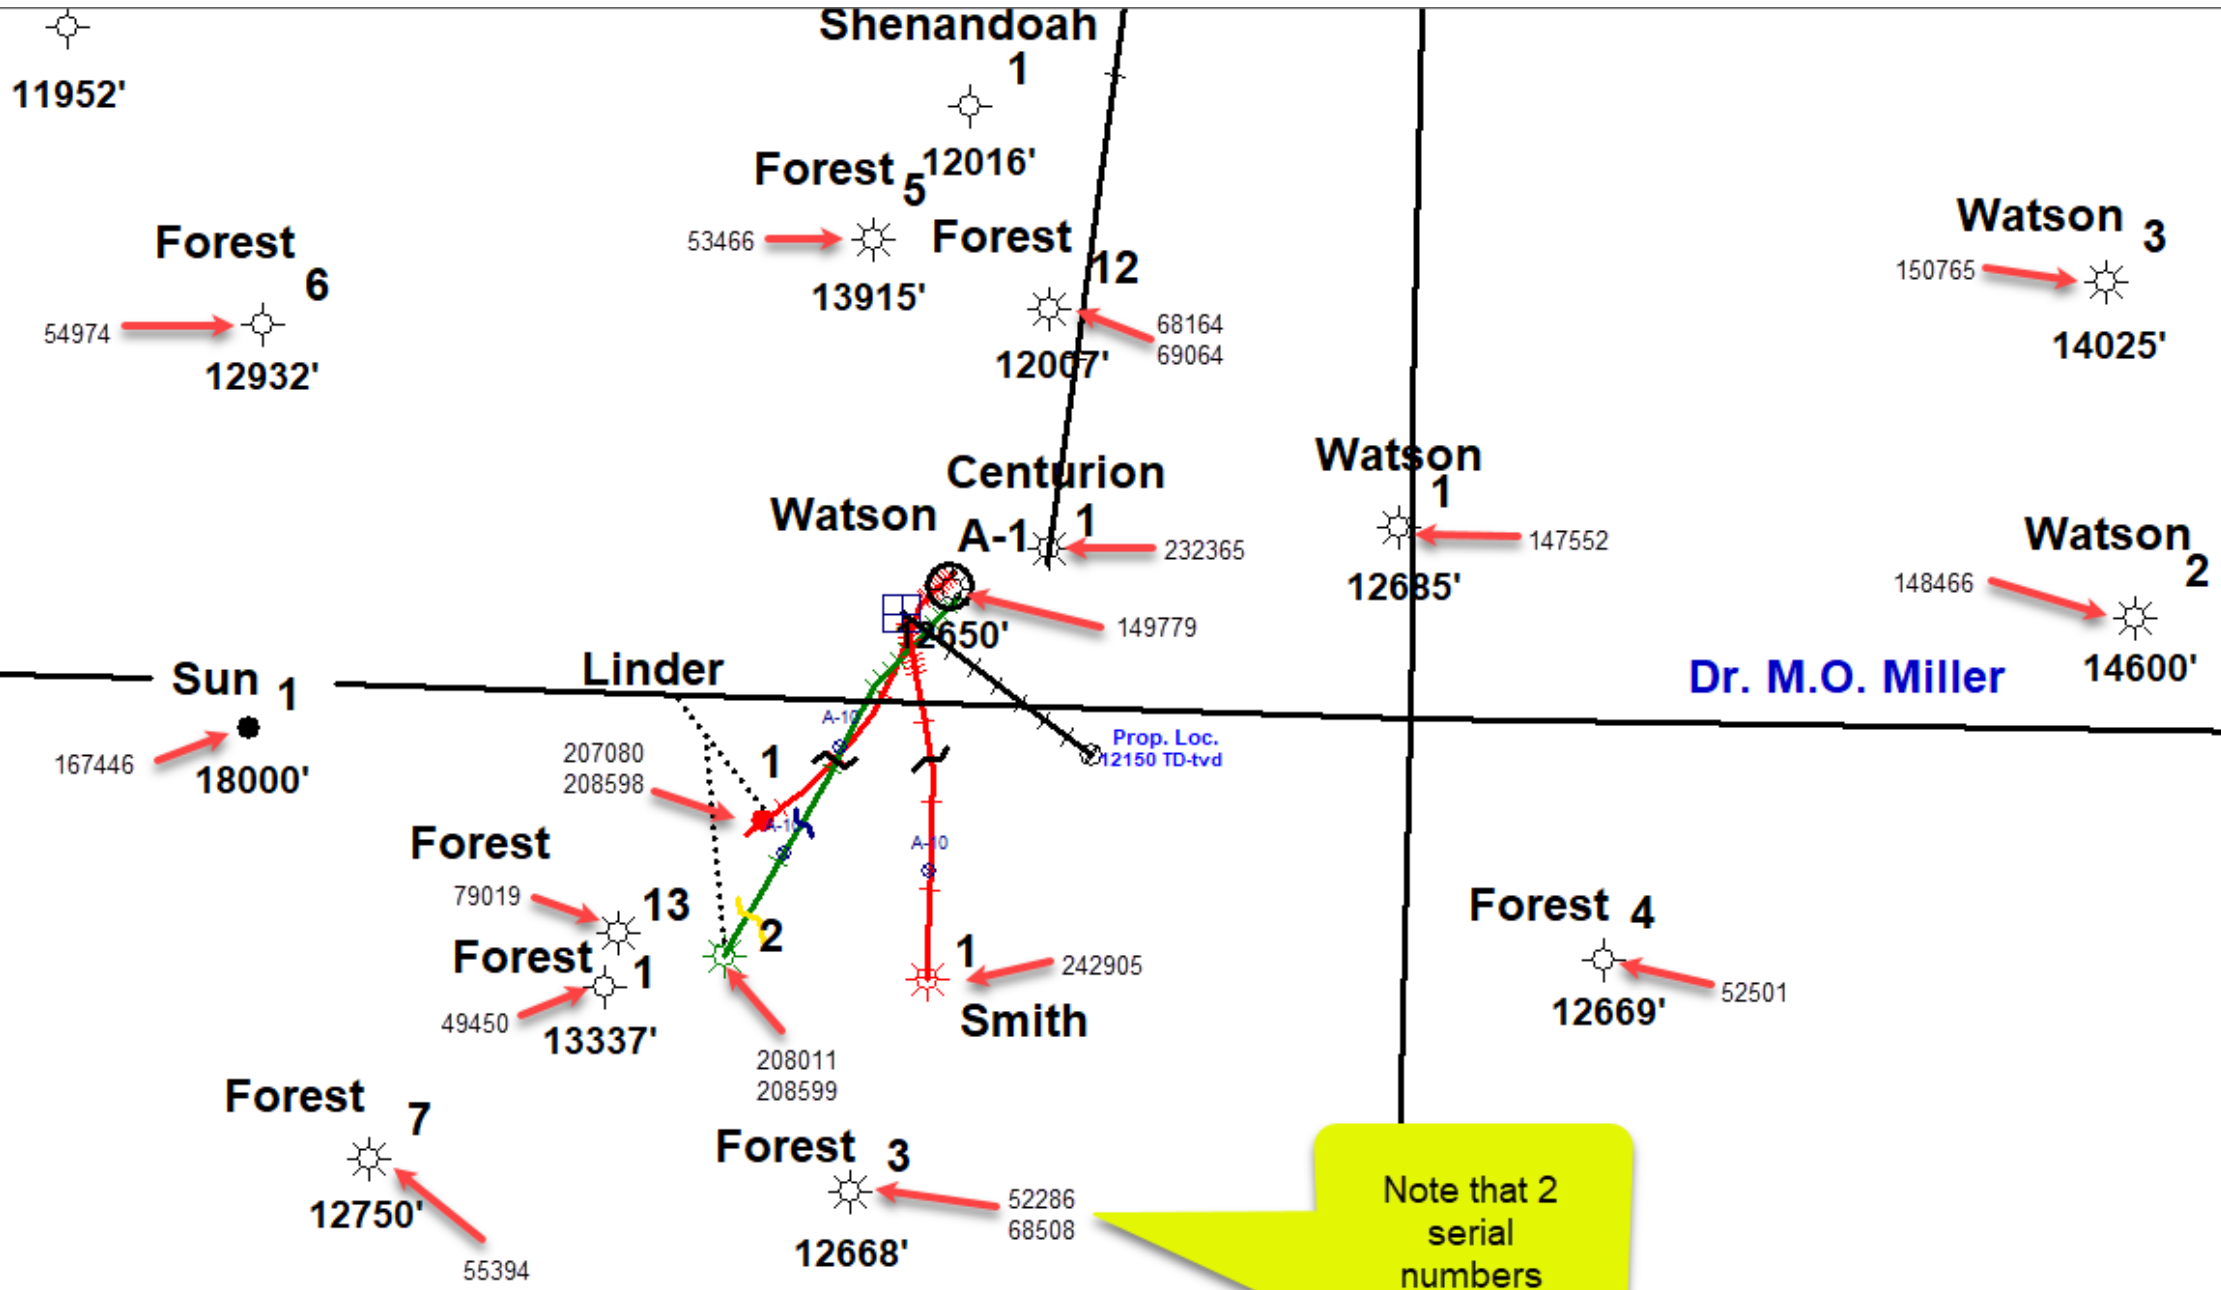

15S - 5W

Dr. M.O. Miller

Dr. M.O. Miller

Note that 2 serial numbers indicates a duel completion