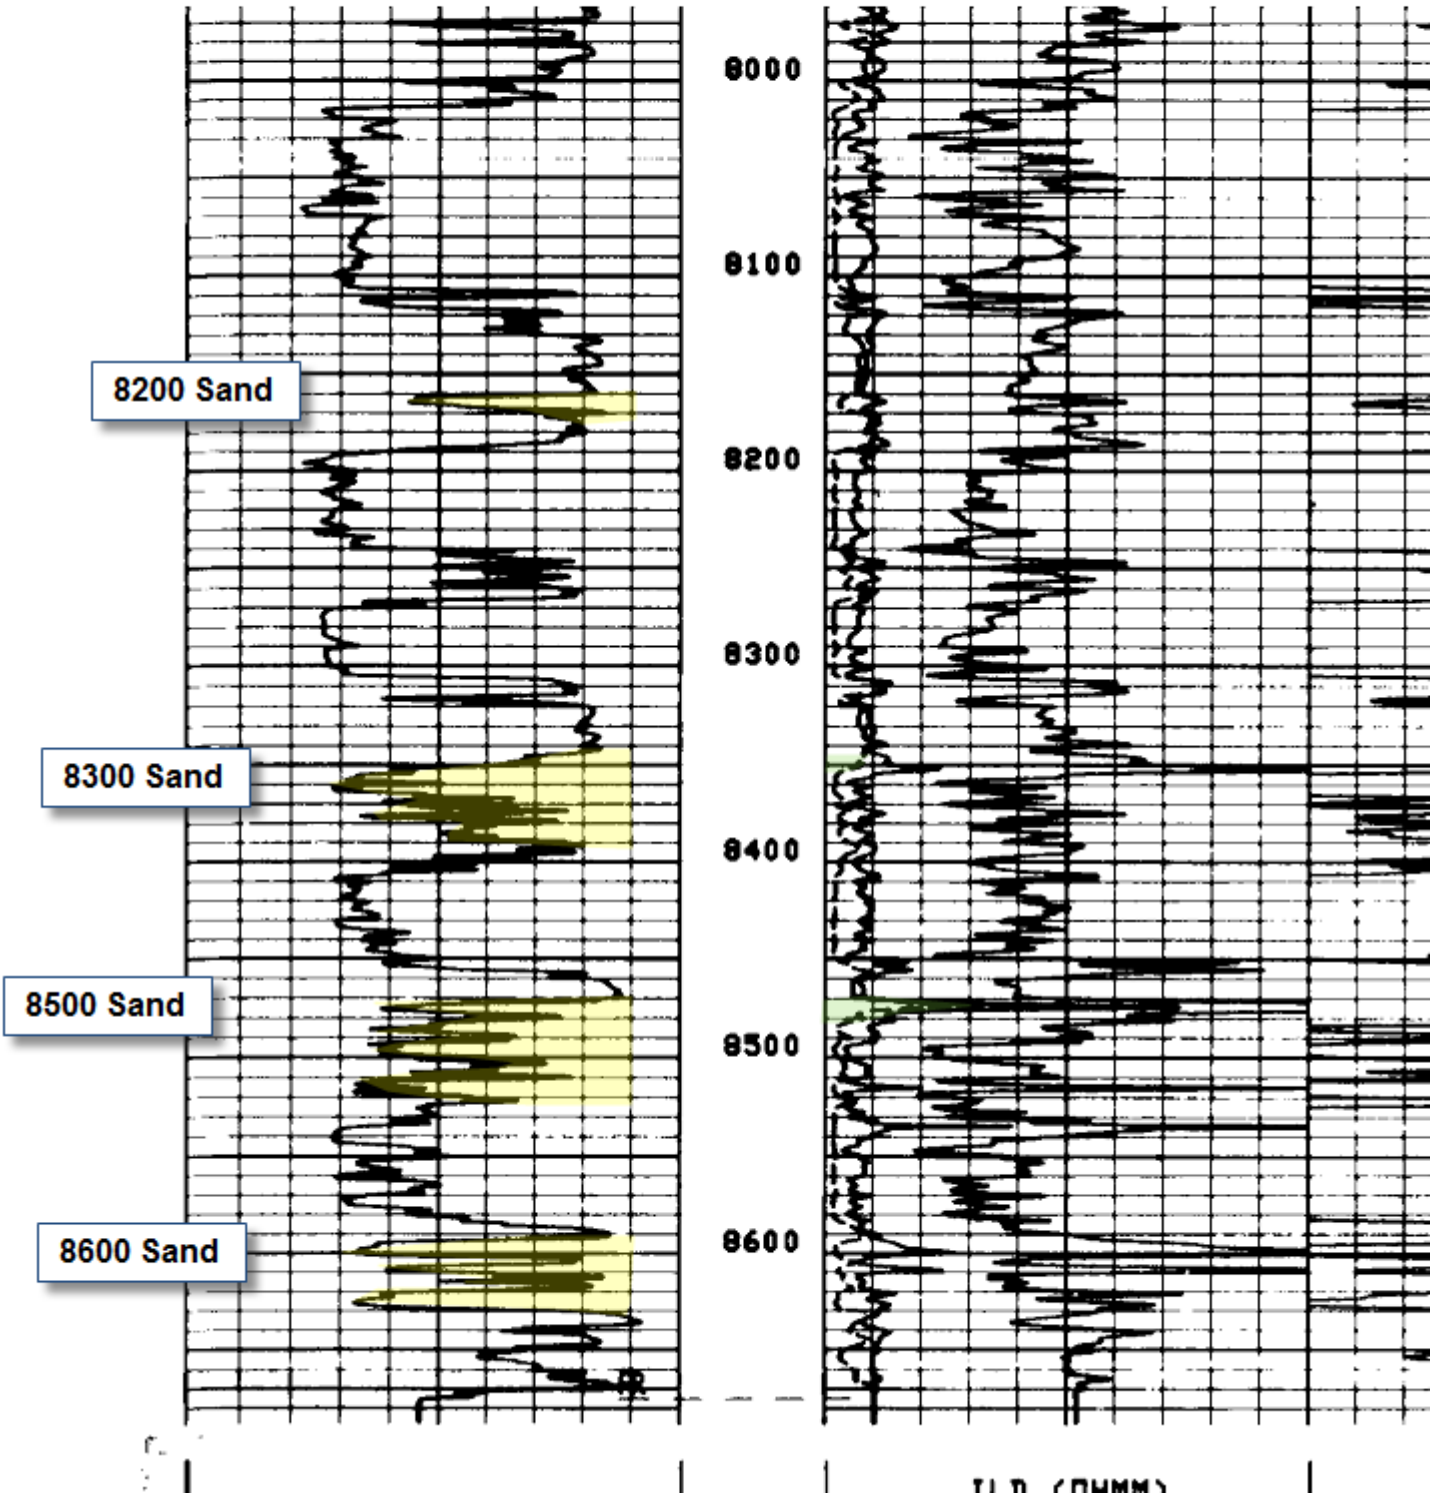

Riverside  
Davie Meaux #1  
8-25-60

Great Southern  
L. Mae Meaux Broussard #1  
4-2-79

Araxas  
L. Broussard #1  
5-4-96

Great Southern  
L. Duhon #2  
5-1-74