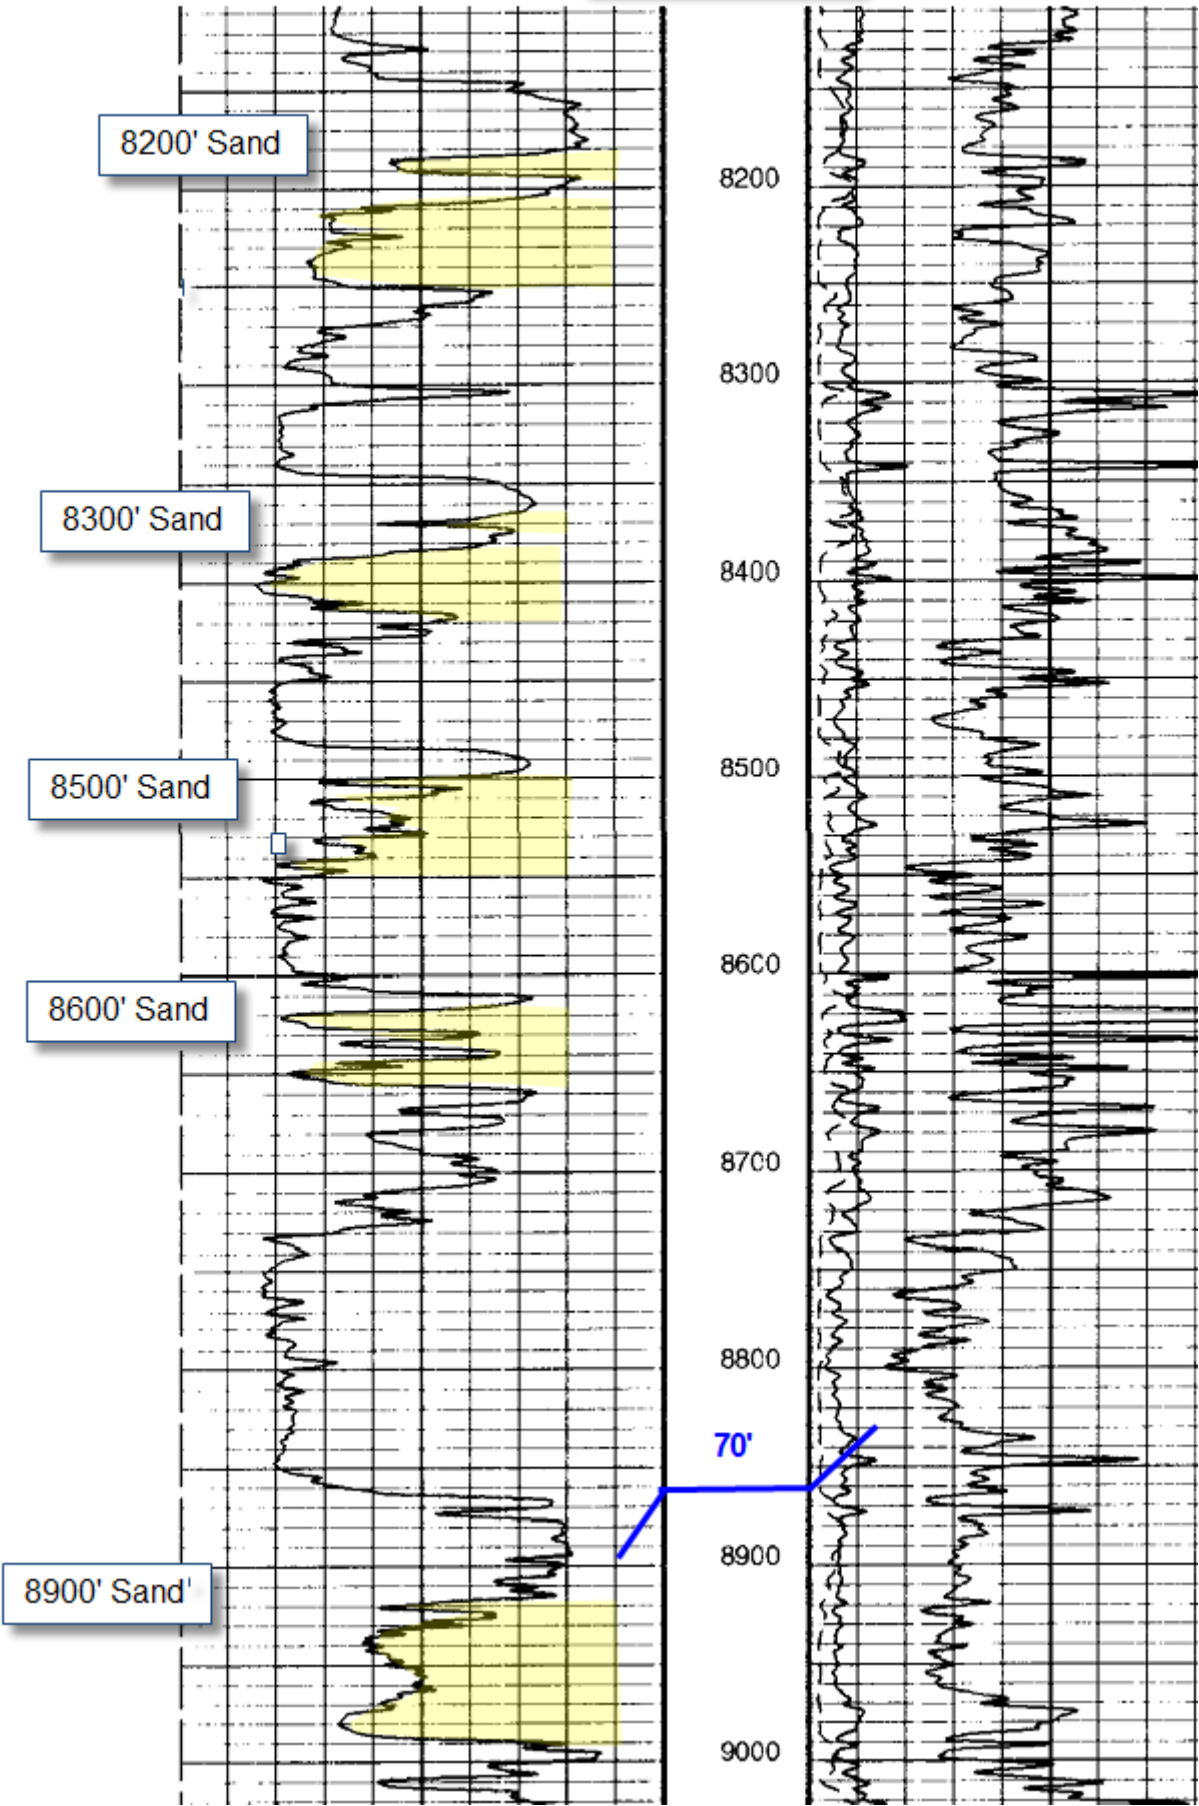

Riverside  
Davie Meaux #1  
8-25-60

Great Southern  
L. Mae Meaux Broussard #1  
4-2-79

Araxas  
L. Broussard #1  
5-4-96

Great Southern  
L. Duhon #2  
5-1-74