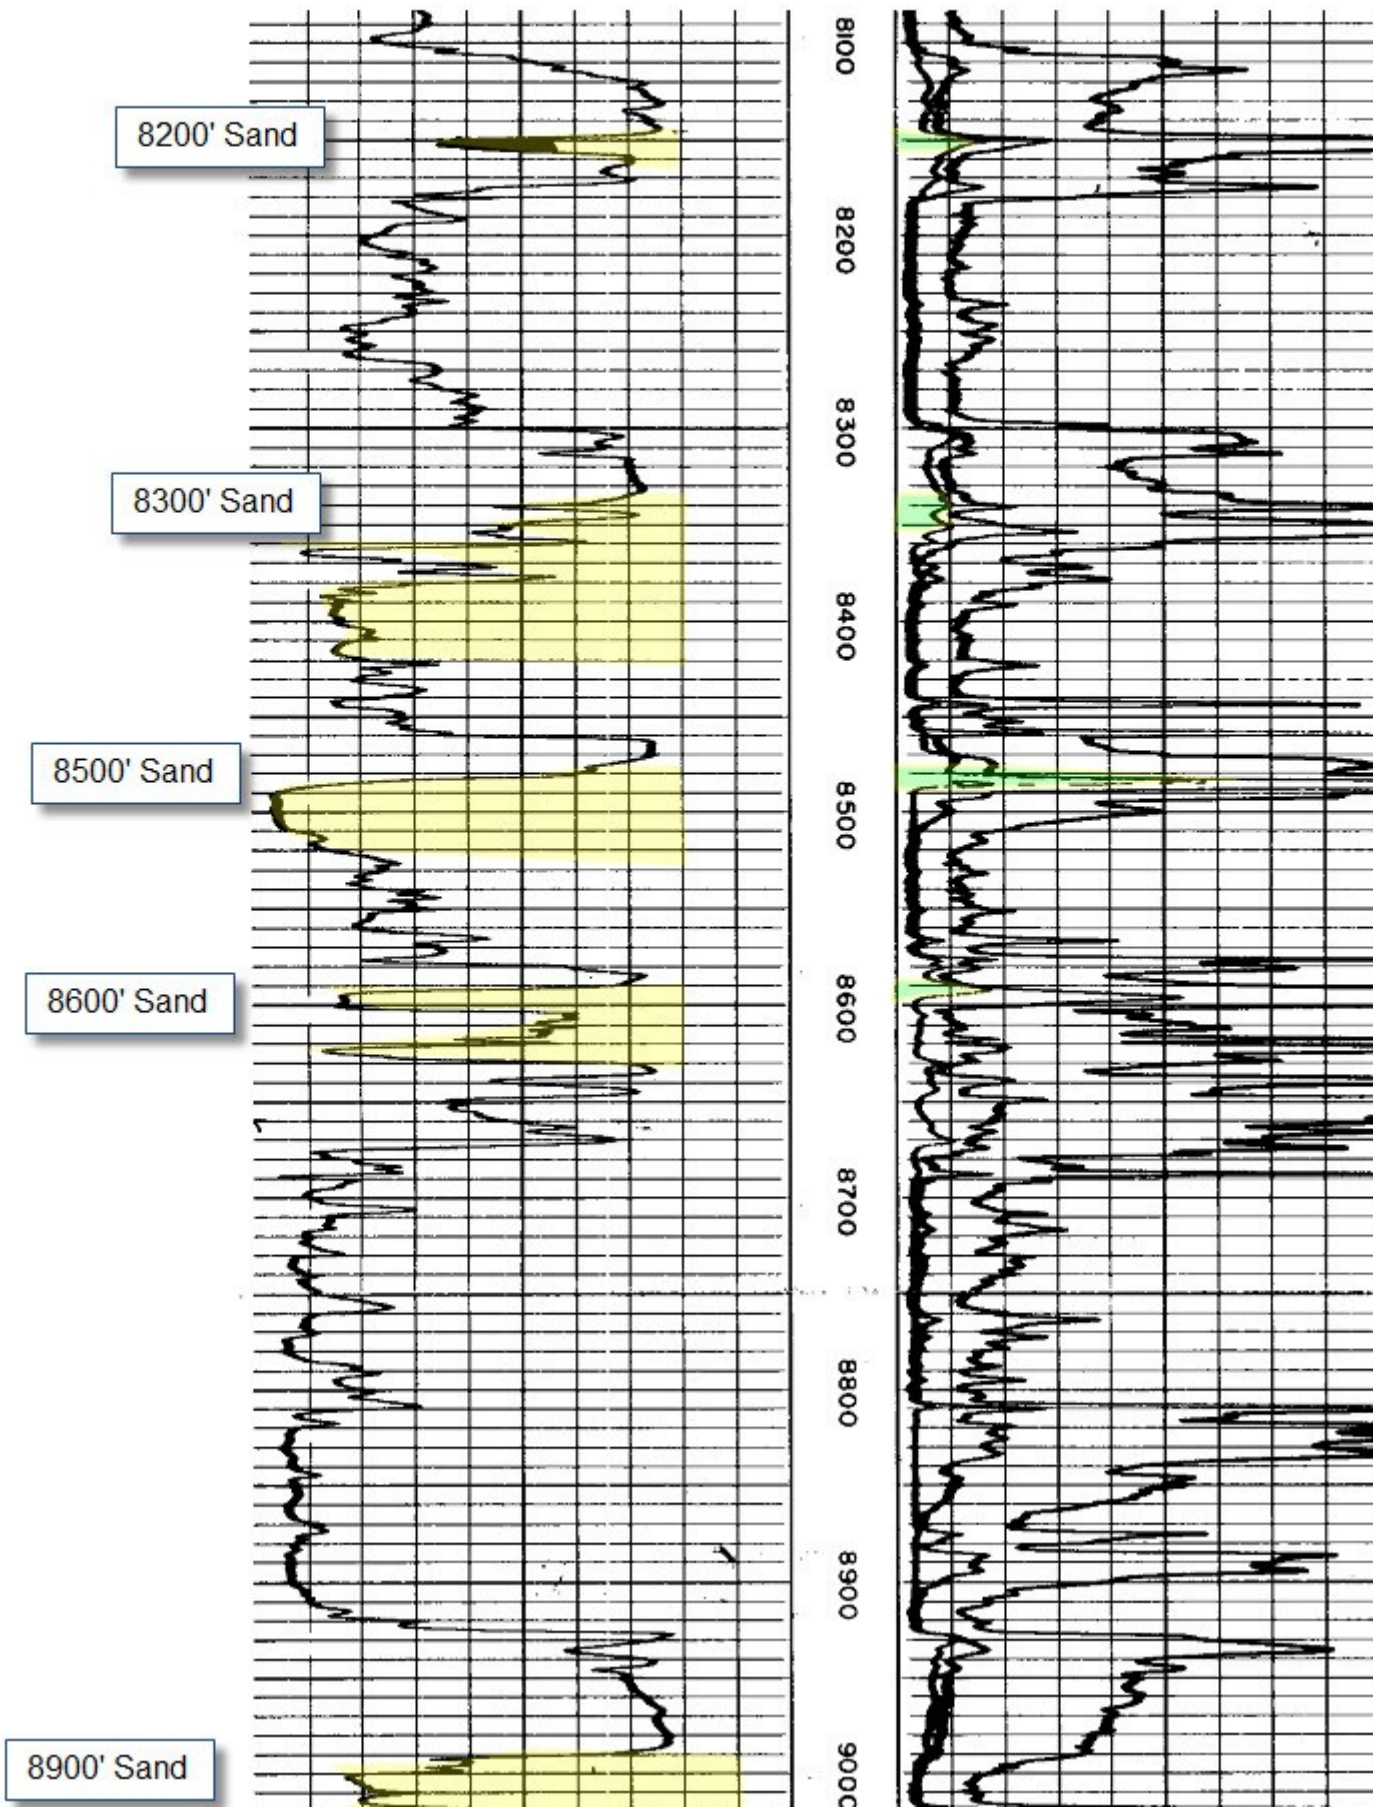

Riverside  
Davie Meaux #1  
8-25-60

Great Southern  
L. Mae Meaux Broussard #1  
4-2-79

Araxas  
L. Broussard #1  
5-4-96

Great Southern  
L. Duhon #2  
5-1-74