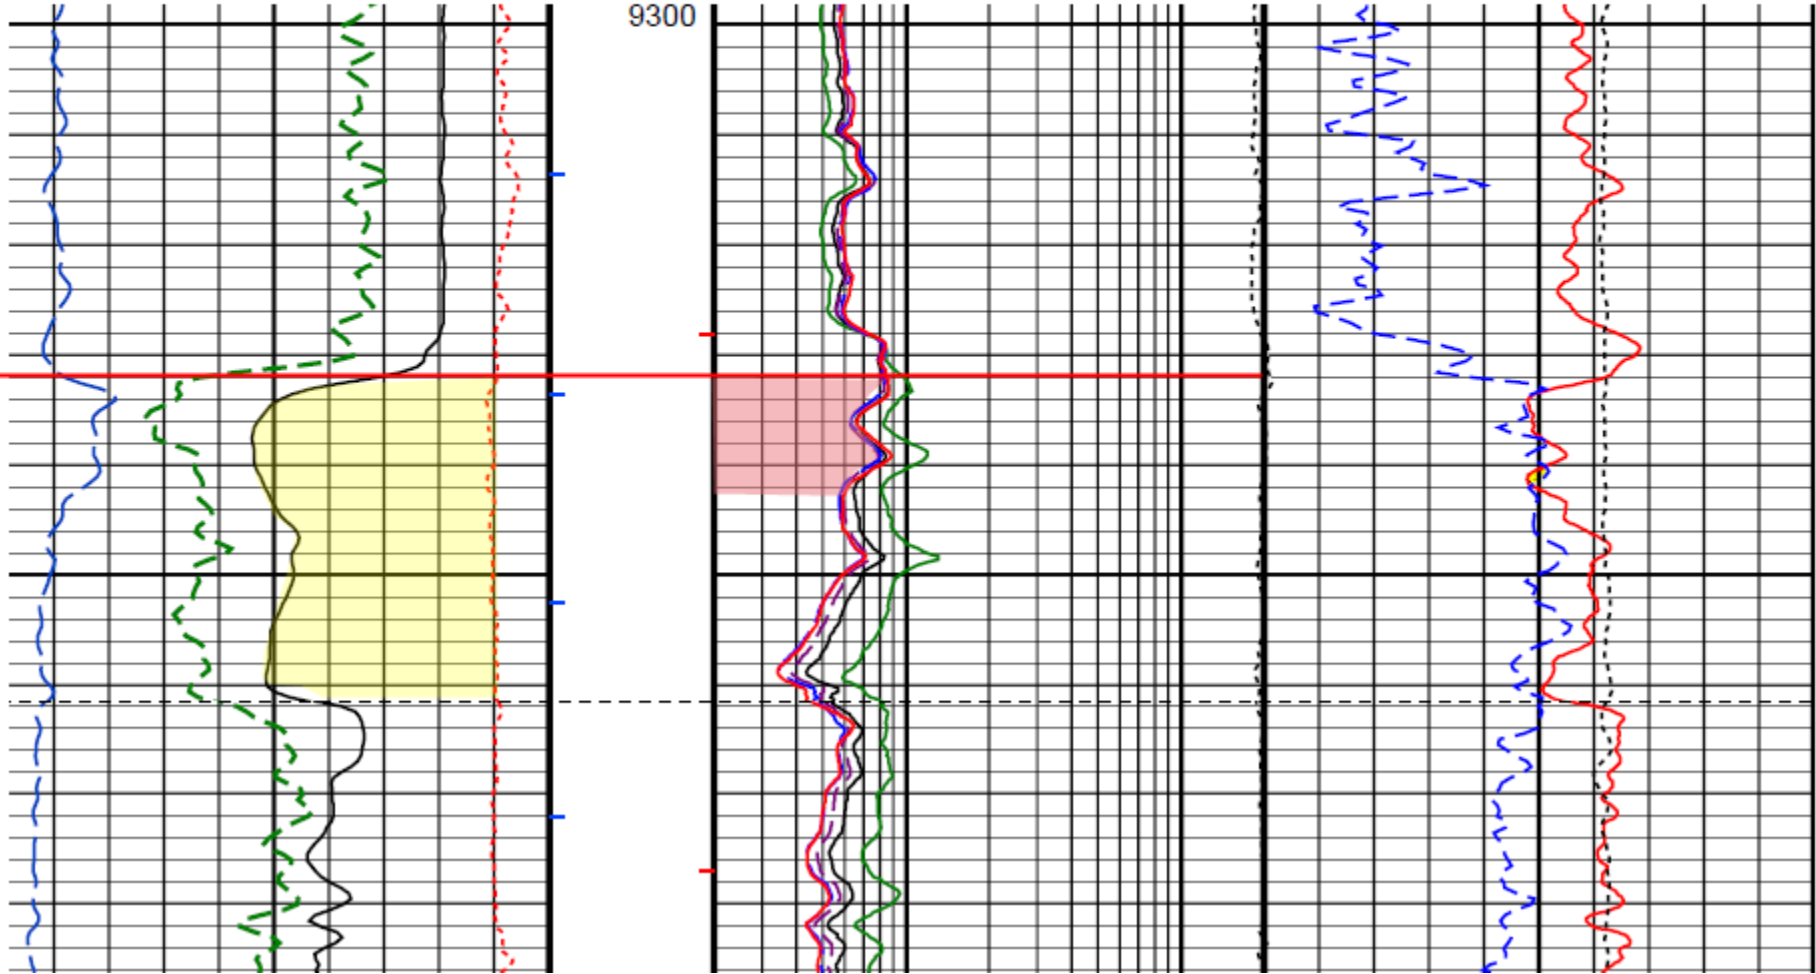

Smith Production Co.  
CA Trahan Jacobs #1  
7-13-11

Smith Production Co.  
CA Trahan Jacobs #1  
7-13-11

8600' Sand

MD 8759'  
SS -8581'

8700

Oil or Gas Zone

Smith Production Co.  
CA Trahan Jacobs #1  
7-13-11

Upper 8900 Sand

MD 9113'  
SS -8862'

Smith Production Co.  
CA Trahan Jacobs #1  
7-13-11

9000' Sand

MD 9332'  
SS -9034'

Smith Production Co.  
CA Trahan Jacobs #1  
7-13-11

Smith Production Co.  
CA Trahan Jacobs #1  
7-13-11

9500a  
MD 9858'  
SS -9435'

9500 Sd (correlation pt.) 9500b  
MD 9876'  
SS -9450'

9500c  
MD 9908'  
SS -9475'

Smith Production Co.  
CA Trahan Jacobs #1  
7-13-11