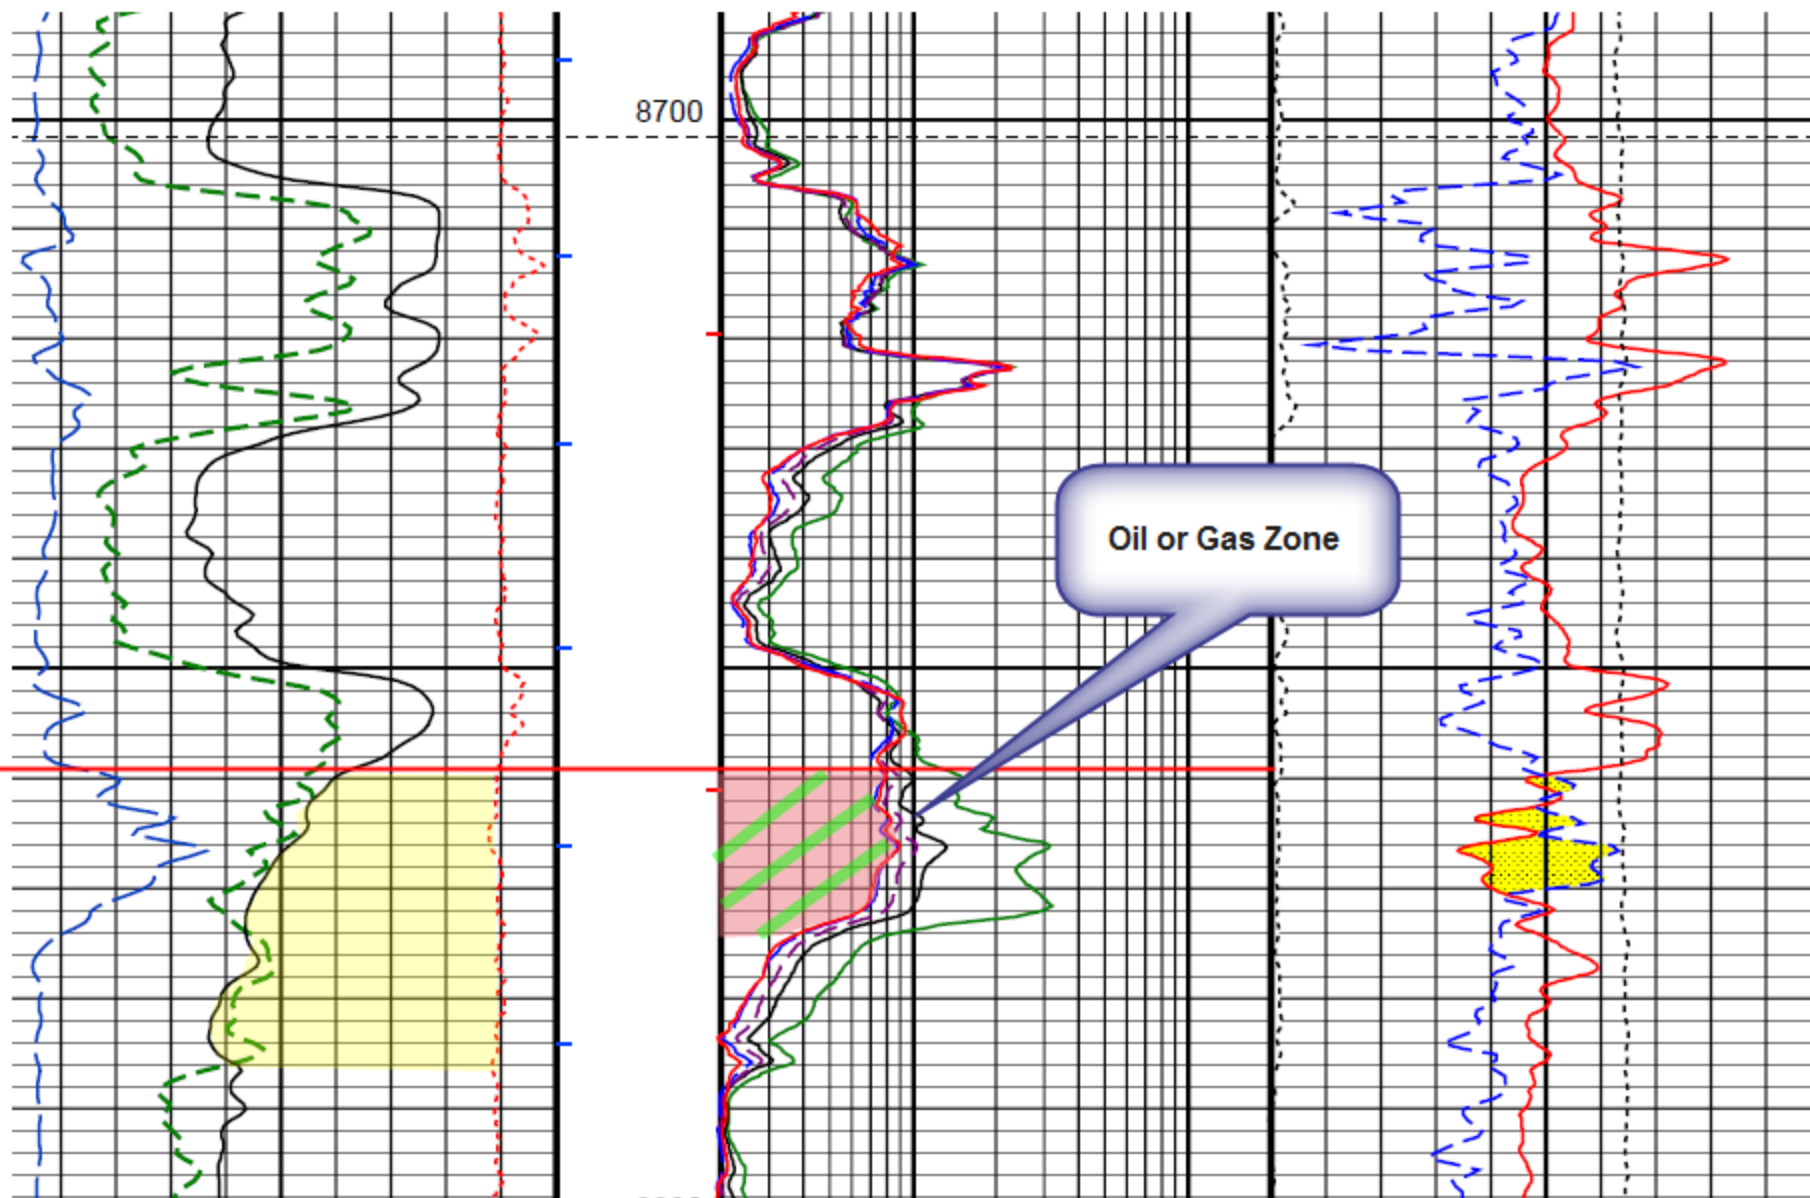

Smith Production Co.  
CA Trahan Jacobs #1  
7-13-11

Smith Production Co.  
CA Trahan Jacobs #1  
7-13-11

8600' Sand

MD 8759'  
SS -8581'

8700

Oil or Gas Zone

Smith Production Co.  
CA Trahan Jacobs #1  
7-13-11

Upper 8900 Sand

MD 9113'  
SS -8862'

Smith Production Co.  
CA Trahan Jacobs #1  
7-13-11

9000' Sand

MD 9332'  
SS -9034'

Smith Production Co.  
CA Trahan Jacobs #1  
7-13-11

Smith Production Co.  
CA Trahan Jacobs #1  
7-13-11

9500a  
MD 9858'  
SS -9435'

9500 Sd (correlation pt.) 9500b  
MD 9876'  
SS -9450'

9500c  
MD 9908'  
SS -9475'

Smith Production Co.  
CA Trahan Jacobs #1  
7-13-11