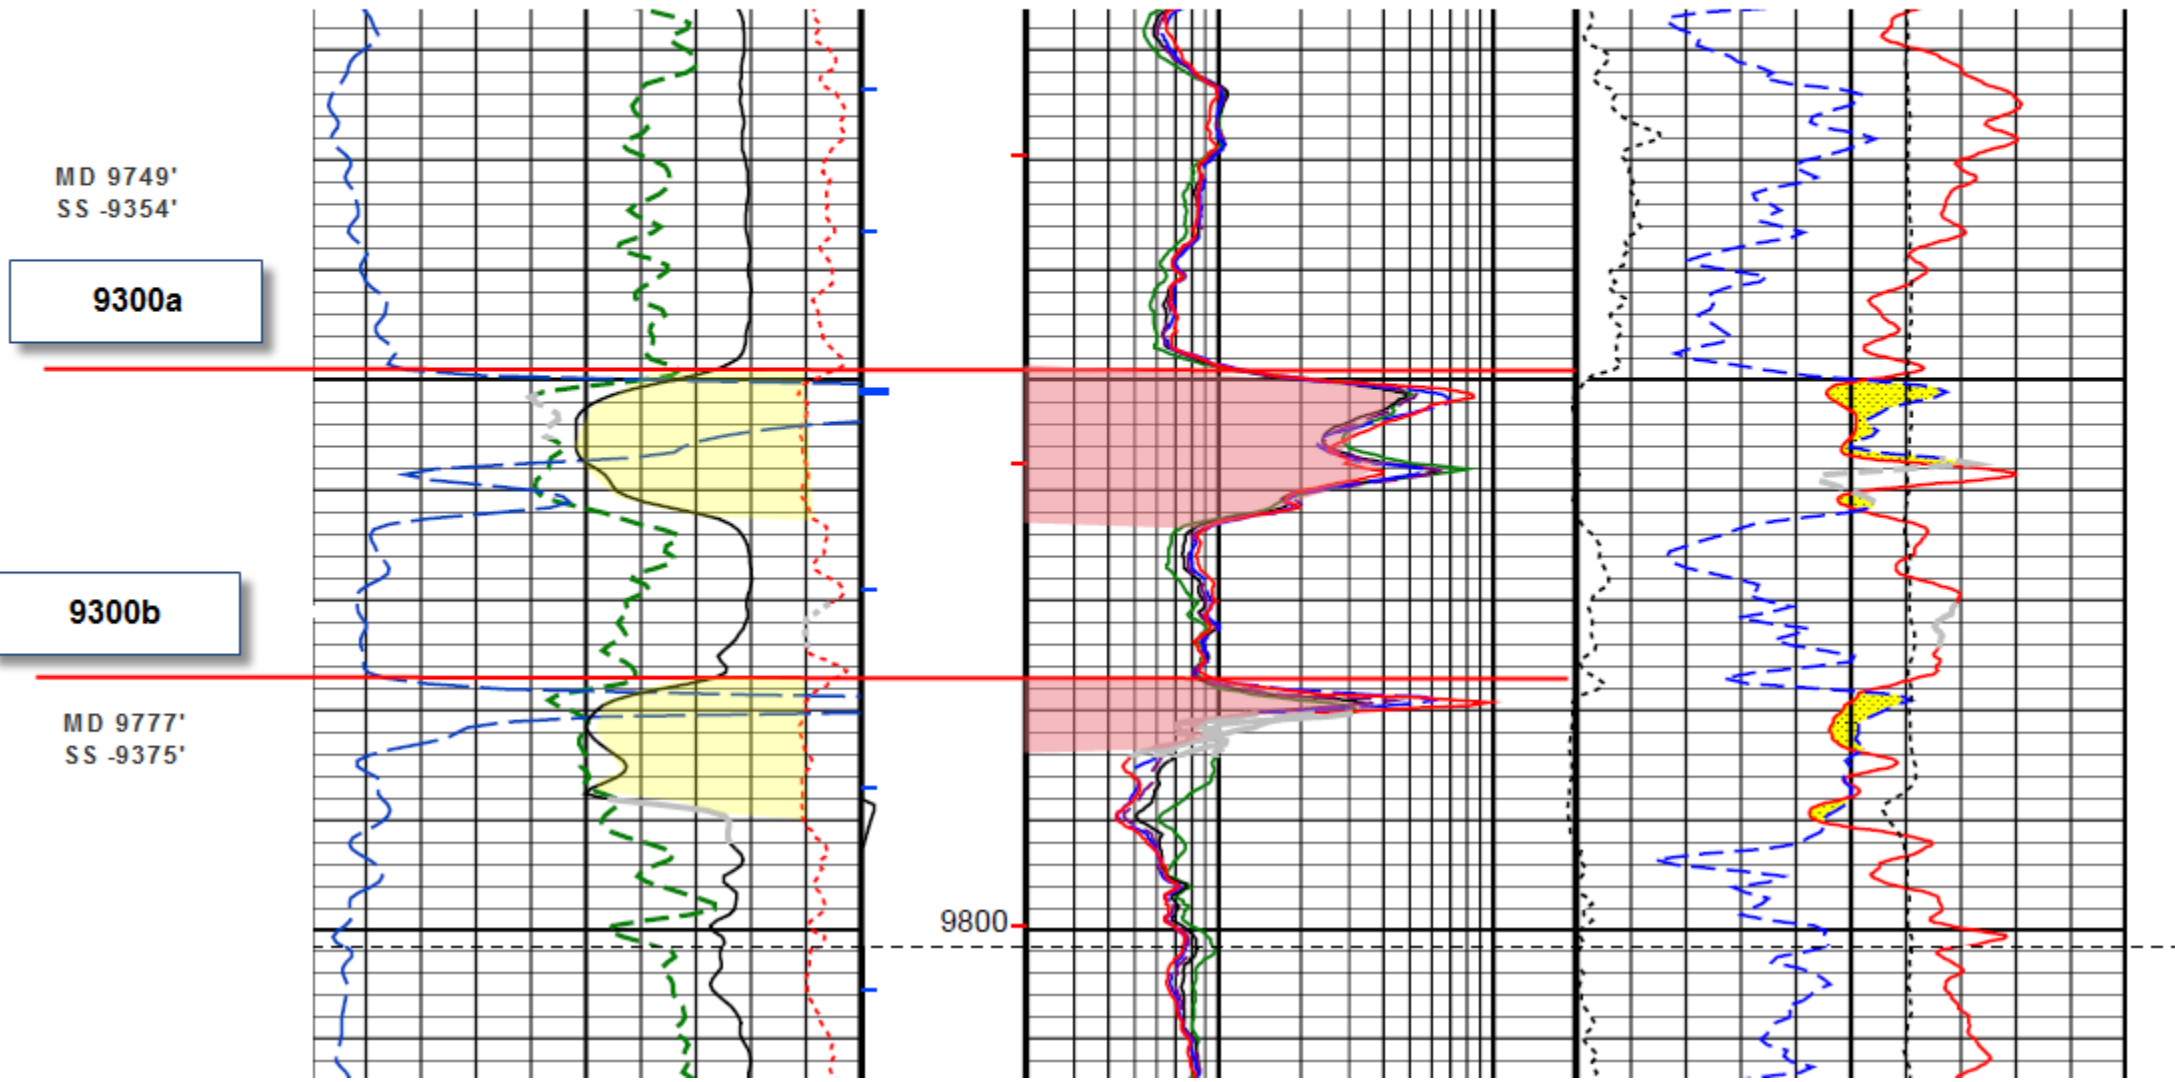

Smith Production Co.  
CA Trahan Jacobs #1  
7-13-11

Smith Production Co.  
CA Trahan Jacobs #1  
7-13-11

8600' Sand

MD 8759'  
SS -8581'

8700

Oil or Gas Zone

Smith Production Co.  
CA Trahan Jacobs #1  
7-13-11

Upper 8900 Sand

MD 9113'  
SS -8862'

Smith Production Co.  
CA Trahan Jacobs #1  
7-13-11

9000' Sand

MD 9332'  
SS -9034'

Smith Production Co.  
CA Trahan Jacobs #1  
7-13-11

Smith Production Co.  
CA Trahan Jacobs #1  
7-13-11

9500a  
MD 9858'  
SS -9435'

9500 Sd (correlation pt.) 9500b  
MD 9876'  
SS -9450'

9500c  
MD 9908'  
SS -9475'

Smith Production Co.  
CA Trahan Jacobs #1  
7-13-11