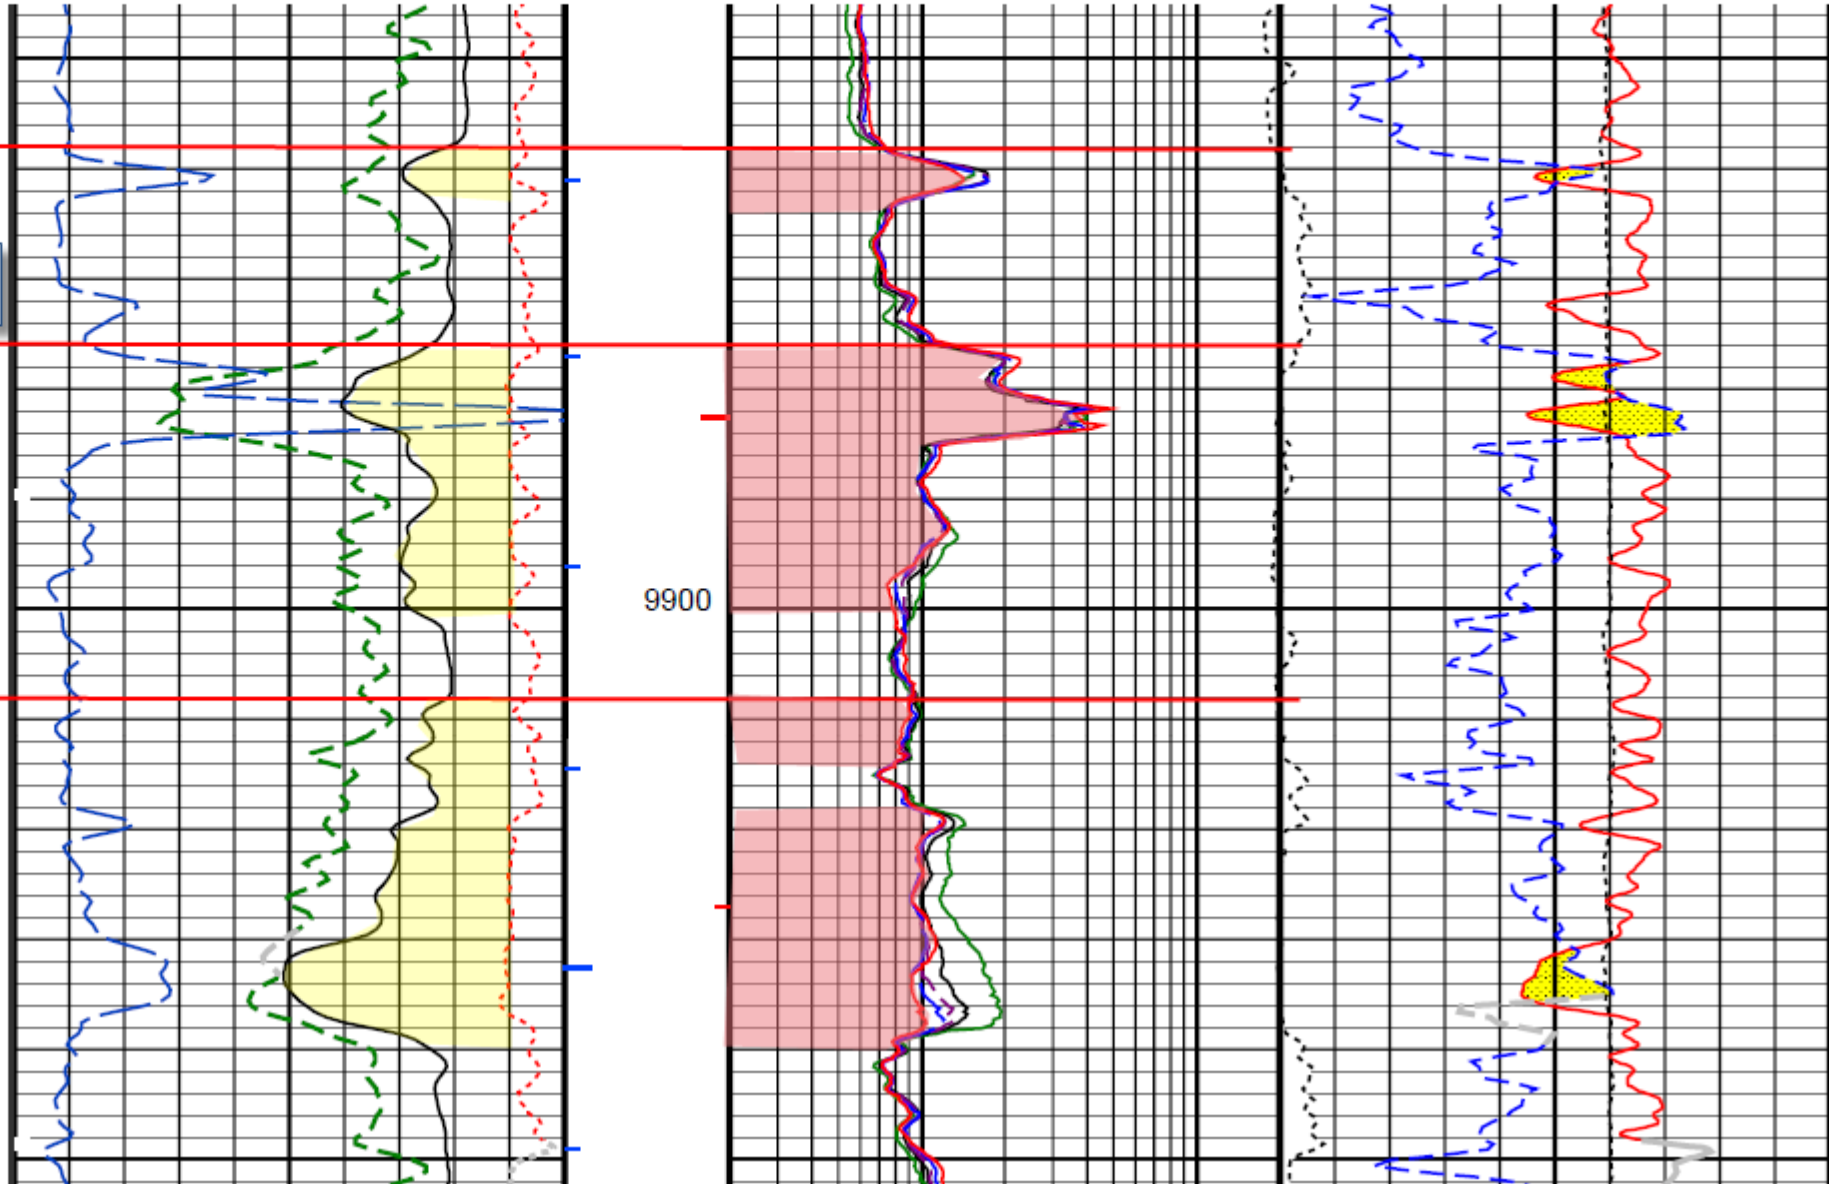

Smith Production Co.  
CA Trahan Jacobs #1  
7-13-11

Smith Production Co.  
CA Trahan Jacobs #1  
7-13-11

8600' Sand

MD 8759'  
SS -8581'

8700

Oil or Gas Zone

Smith Production Co.  
CA Trahan Jacobs #1  
7-13-11

Upper 8900 Sand

MD 9113'  
SS -8862'

Smith Production Co.  
CA Trahan Jacobs #1  
7-13-11

9000' Sand

MD 9332'  
SS -9034'

Smith Production Co.  
CA Trahan Jacobs #1  
7-13-11

Smith Production Co.  
CA Trahan Jacobs #1  
7-13-11

9500a  
MD 9858'  
SS -9435'

9500 Sd (correlation pt.) 9500b  
MD 9876'  
SS -9450'

9500c  
MD 9908'  
SS -9475'

Smith Production Co.  
CA Trahan Jacobs #1  
7-13-11