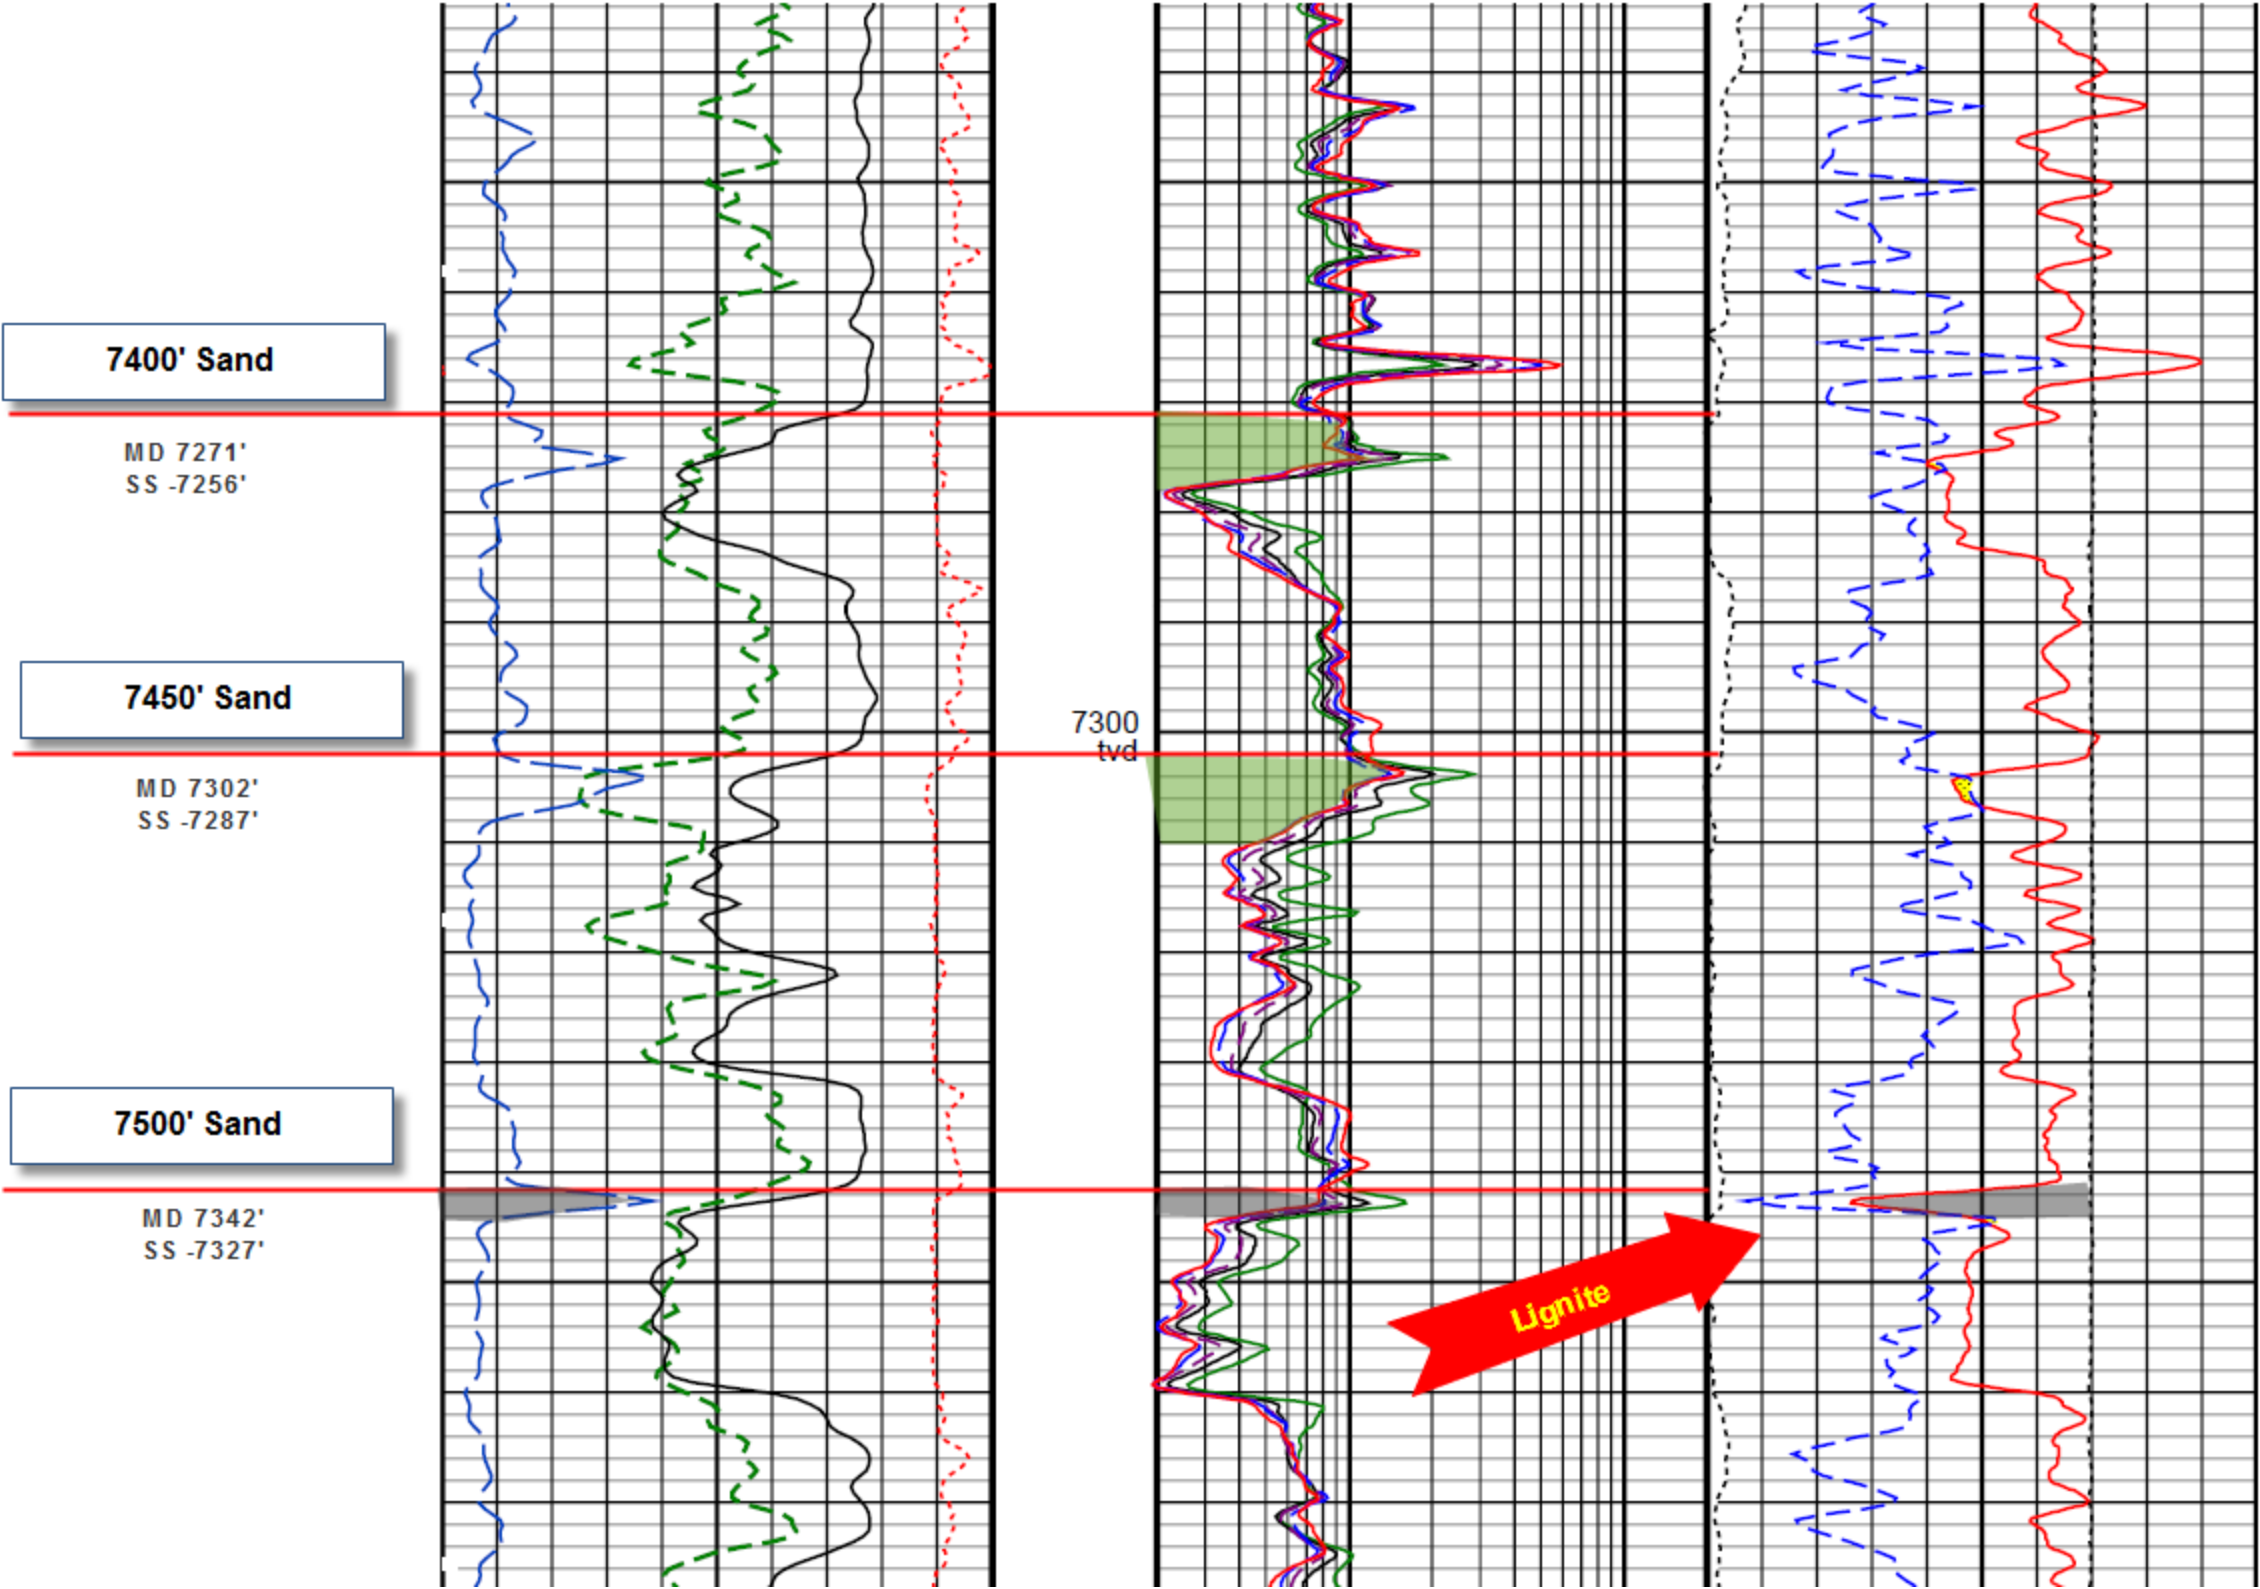

Smith Production Co.  
CA Trahan Jacobs #1  
7-13-11

Smith Production Co.  
CA Trahan Jacobs #1  
7-13-11

8600' Sand

MD 8759'  
SS -8581'

8700

Oil or Gas Zone

Smith Production Co.  
CA Trahan Jacobs #1  
7-13-11

Upper 8900 Sand

MD 9113'  
SS -8862'

Smith Production Co.  
CA Trahan Jacobs #1  
7-13-11

9000' Sand

MD 9332'  
SS -9034'

Smith Production Co.  
CA Trahan Jacobs #1  
7-13-11

Smith Production Co.  
CA Trahan Jacobs #1  
7-13-11

9500a  
MD 9858'  
SS -9435'

9500 Sd (correlation pt.) 9500b  
MD 9876'  
SS -9450'

9500c  
MD 9908'  
SS -9475'

Smith Production Co.  
CA Trahan Jacobs #1  
7-13-11