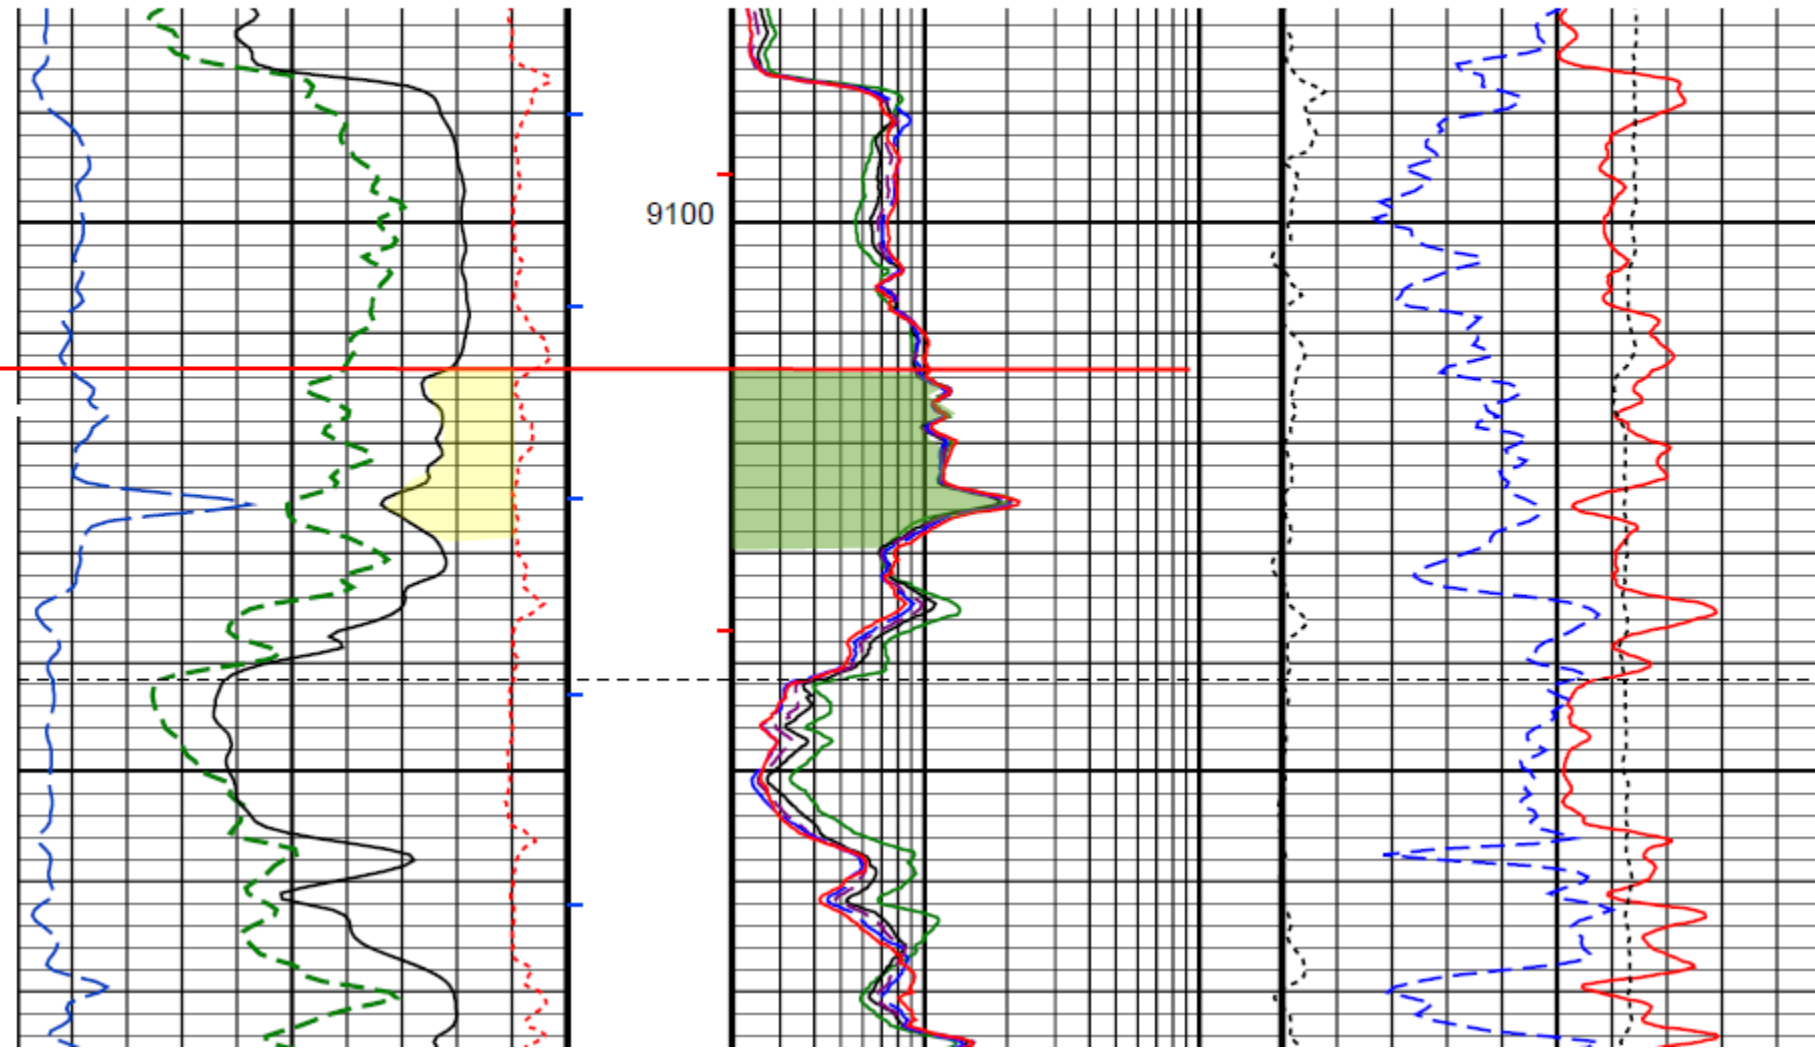

Smith Production Co.  
CA Trahan Jacobs #1  
7-13-11

Smith Production Co.  
CA Trahan Jacobs #1  
7-13-11

8600' Sand

MD 8759'  
SS -8581'

8700

Oil or Gas Zone

Smith Production Co.  
CA Trahan Jacobs #1  
7-13-11

Upper 8900 Sand

MD 9113'  
SS -8862'

Smith Production Co.  
CA Trahan Jacobs #1  
7-13-11

9000' Sand

MD 9332'  
SS -9034'

Smith Production Co.  
CA Trahan Jacobs #1  
7-13-11

Smith Production Co.  
CA Trahan Jacobs #1  
7-13-11

9500a  
MD 9858'  
SS -9435'

9500 Sd (correlation pt.) 9500b  
MD 9876'  
SS -9450'

9500c  
MD 9908'  
SS -9475'

Smith Production Co.  
CA Trahan Jacobs #1  
7-13-11