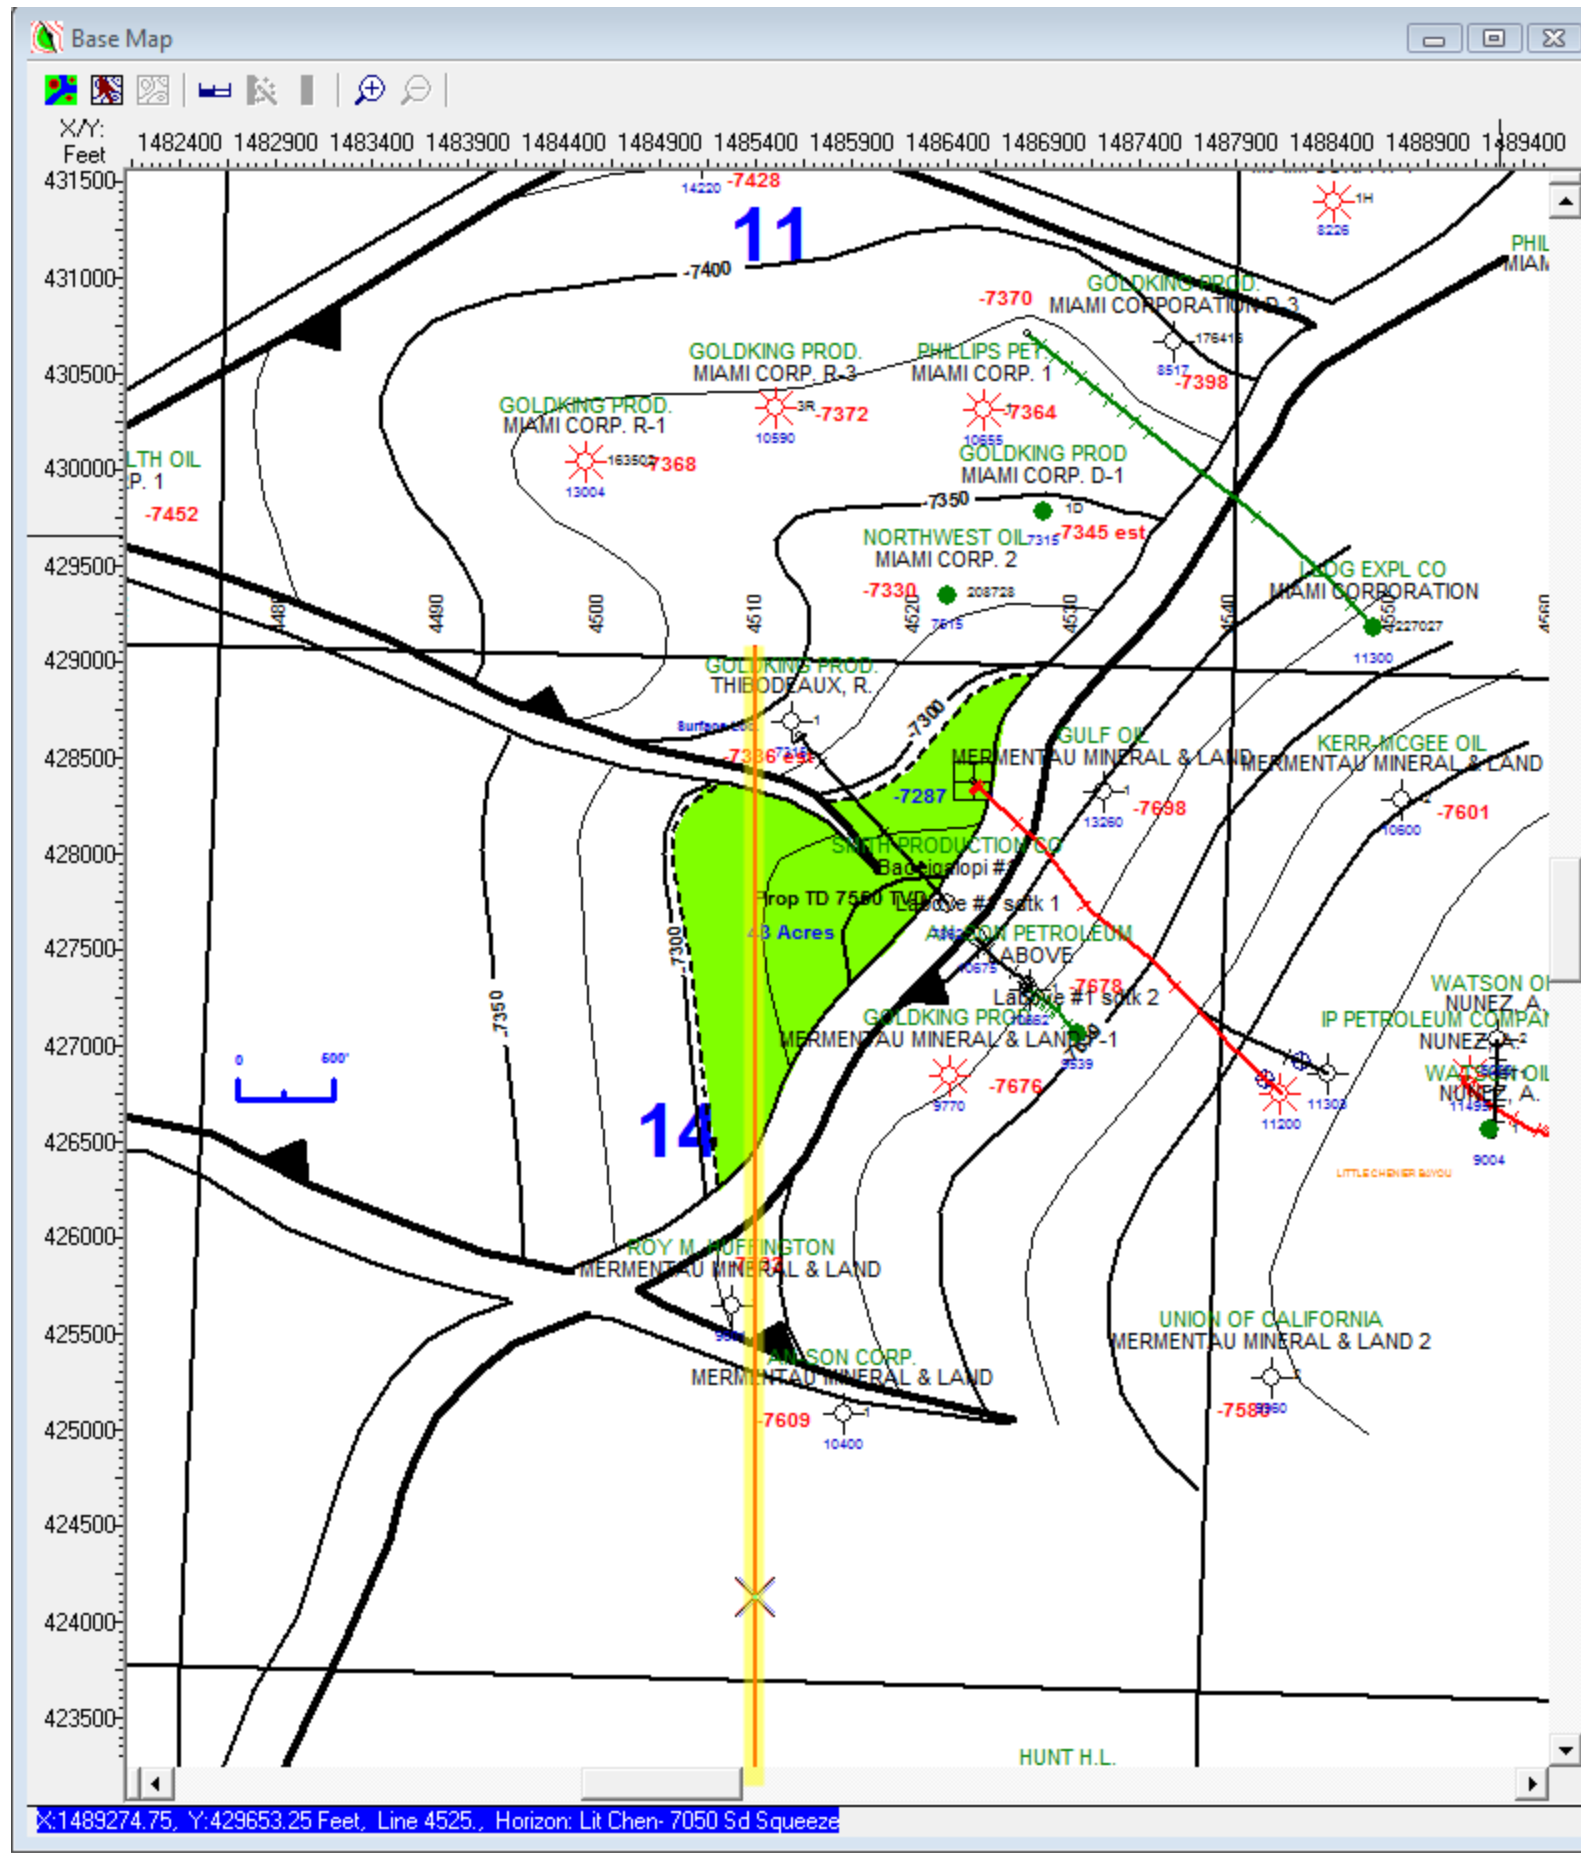

X:1487795.00, Y:423299.25 Feet, Line 4525.

X:1486634.50, Y:423861.89 Feet, Ln:4525.0, XLn:1715.0, T:2.451, A:-28998816.00, Cameron Merge

X:1489055.75, Y:423278.25 Feet, Line 4525.

X:1485892.00, Y:427804.88 Feet, Ln:4516.0, XLn:1763.0, T:1.913, A:-29165360.00, Cameron Merge

X:1484899.25, Y:430445.25 Feet, Line 4525, Horizon: Lt Chen- 7050 Sd Squeeze

X:1485149.50, Y:429894.28 Feet, Ln:4507.0, XLn:1776.0, T:2.174, A:59981056.00, Cameron Merge, Horizon