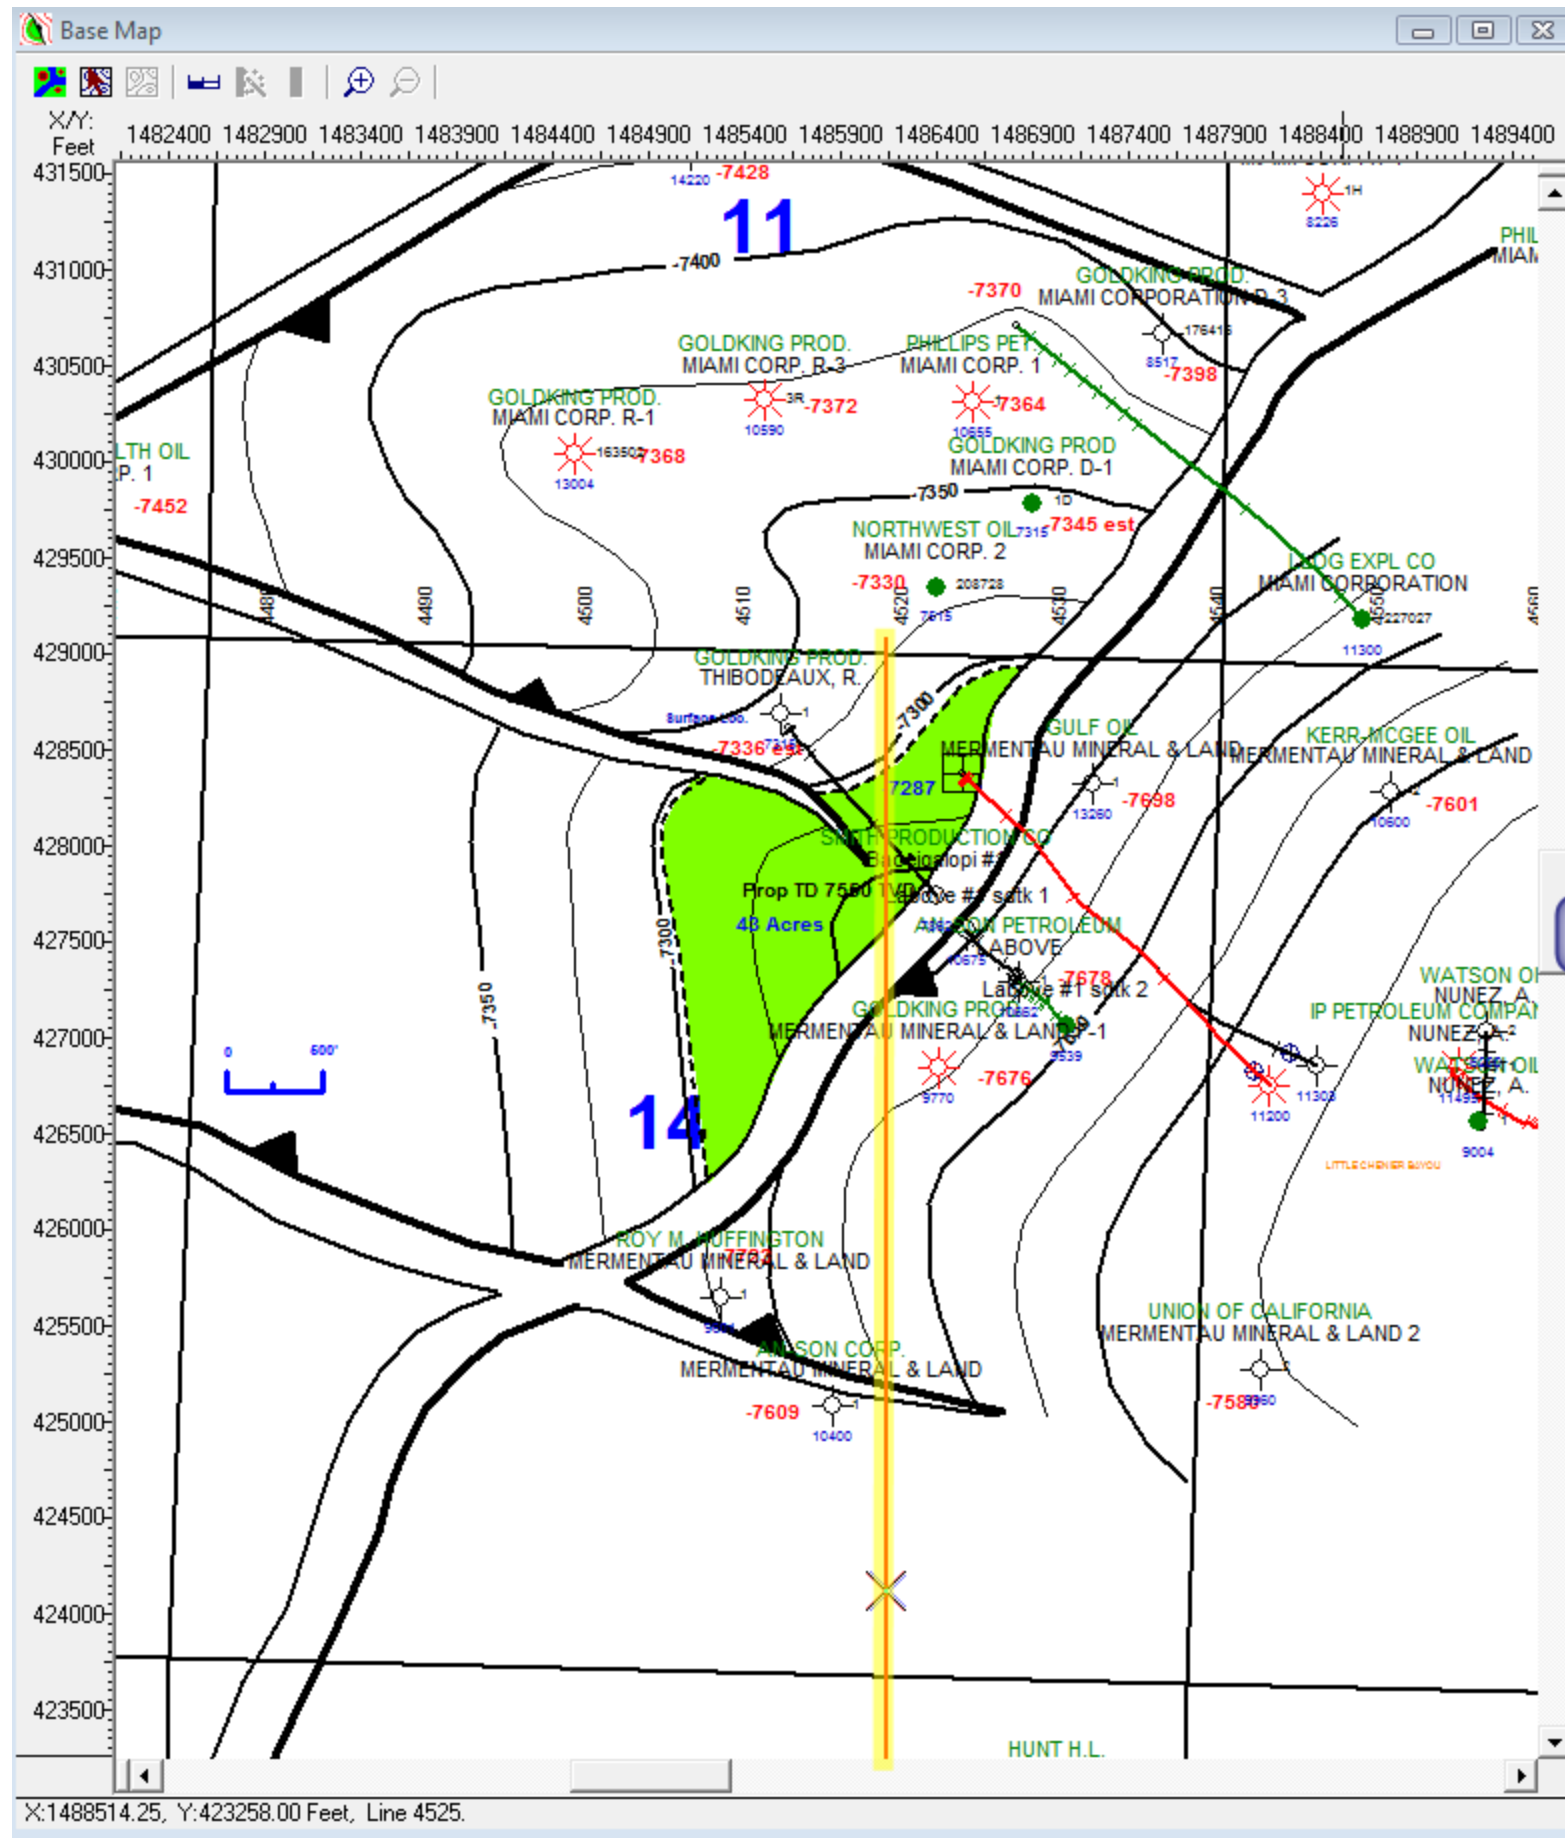

X:1487795.00, Y:423299.25 Feet, Line 4525.

X:1486634.50, Y:423861.89 Feet, Ln:4525.0, XLn:1715.0, T:2.451, A:-28998816.00, Cameron Merge

X:1489055.75, Y:423278.25 Feet, Line 4525.

X:1485892.00, Y:427804.88 Feet, Ln:4516.0, XLn:1763.0, T:1.913, A:-29165360.00, Cameron Merge

X:1484899.25, Y:430445.25 Feet, Line 4525, Horizon: Lt Chen- 7050 Sd Squeeze

X:1485149.50, Y:429894.28 Feet, Ln:4507.0, XLn:1776.0, T:2.174, A:59981056.00, Cameron Merge, Horizon