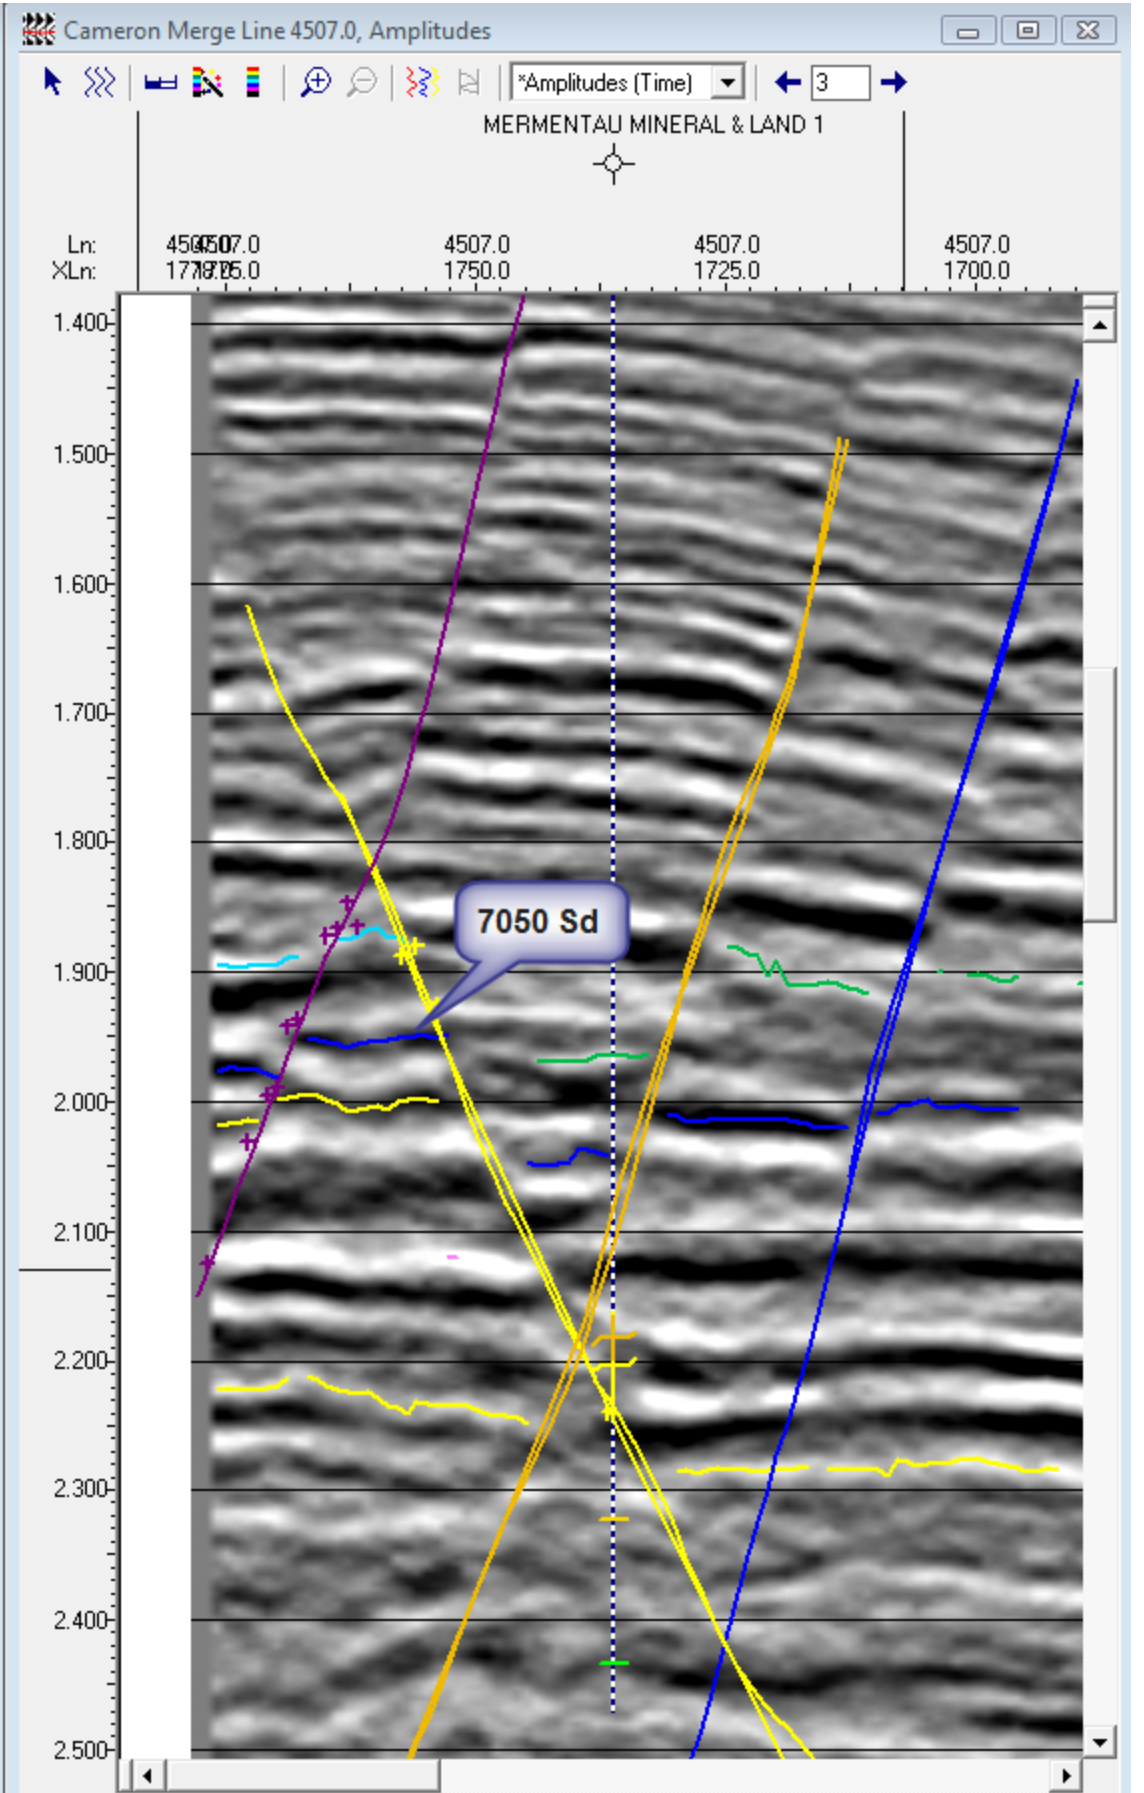

X:1487795.00, Y:423299.25 Feet, Line 4525.

X:1486634.50, Y:423861.89 Feet, Ln:4525.0, XLn:1715.0, T:2.451, A:-28998816.00, Cameron Merge

X:1489055.75, Y:423278.25 Feet, Line 4525.

X:1485892.00, Y:427804.88 Feet, Ln:4516.0, XLn:1763.0, T:1.913, A:-29165360.00, Cameron Merge

X:1484899.25, Y:430445.25 Feet, Line 4525, Horizon: Lt Chen- 7050 Sd Squeeze

X:1485149.50, Y:429894.28 Feet, Ln:4507.0, XLn:1776.0, T:2.174, A:59981056.00, Cameron Merge, Horizon