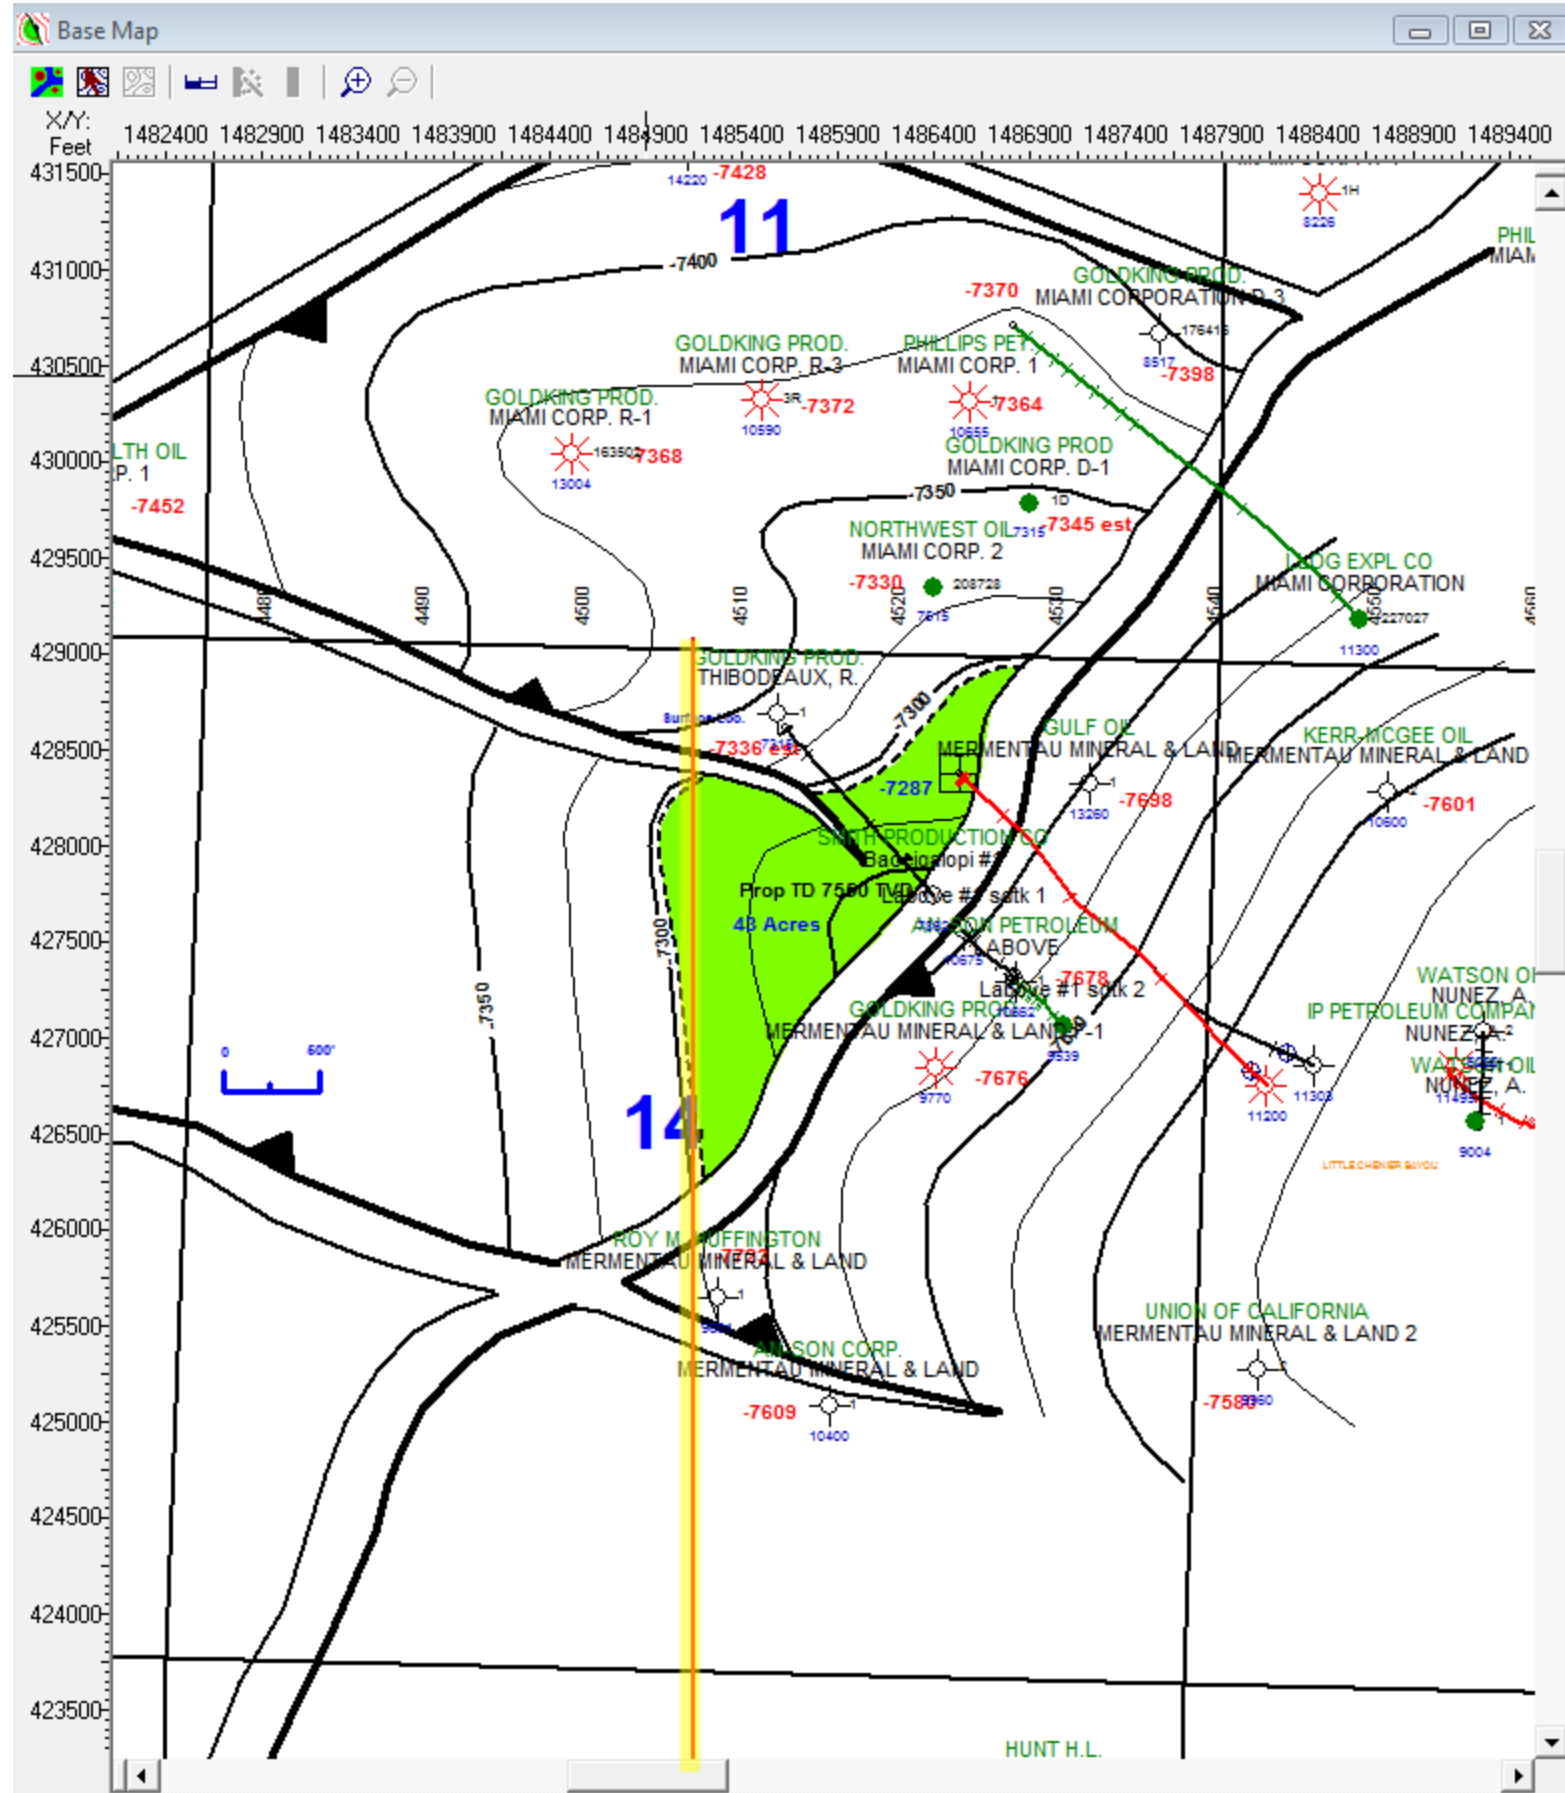

X:1487795.00, Y:423299.25 Feet, Line 4525.

X:1486634.50, Y:423861.89 Feet, Ln:4525.0, XLn:1715.0, T:2.451, A:-28998816.00, Cameron Merge

X:1489055.75, Y:423278.25 Feet, Line 4525.

X:1485892.00, Y:427804.88 Feet, Ln:4516.0, XLn:1763.0, T:1.913, A:-29165360.00, Cameron Merge

X:1484899.25, Y:430445.25 Feet, Line 4525, Horizon: Lt Chen- 7050 Sd Squeeze

X:1485149.50, Y:429894.28 Feet, Ln:4507.0, XLn:1776.0, T:2.174, A:59981056.00, Cameron Merge, Horizon