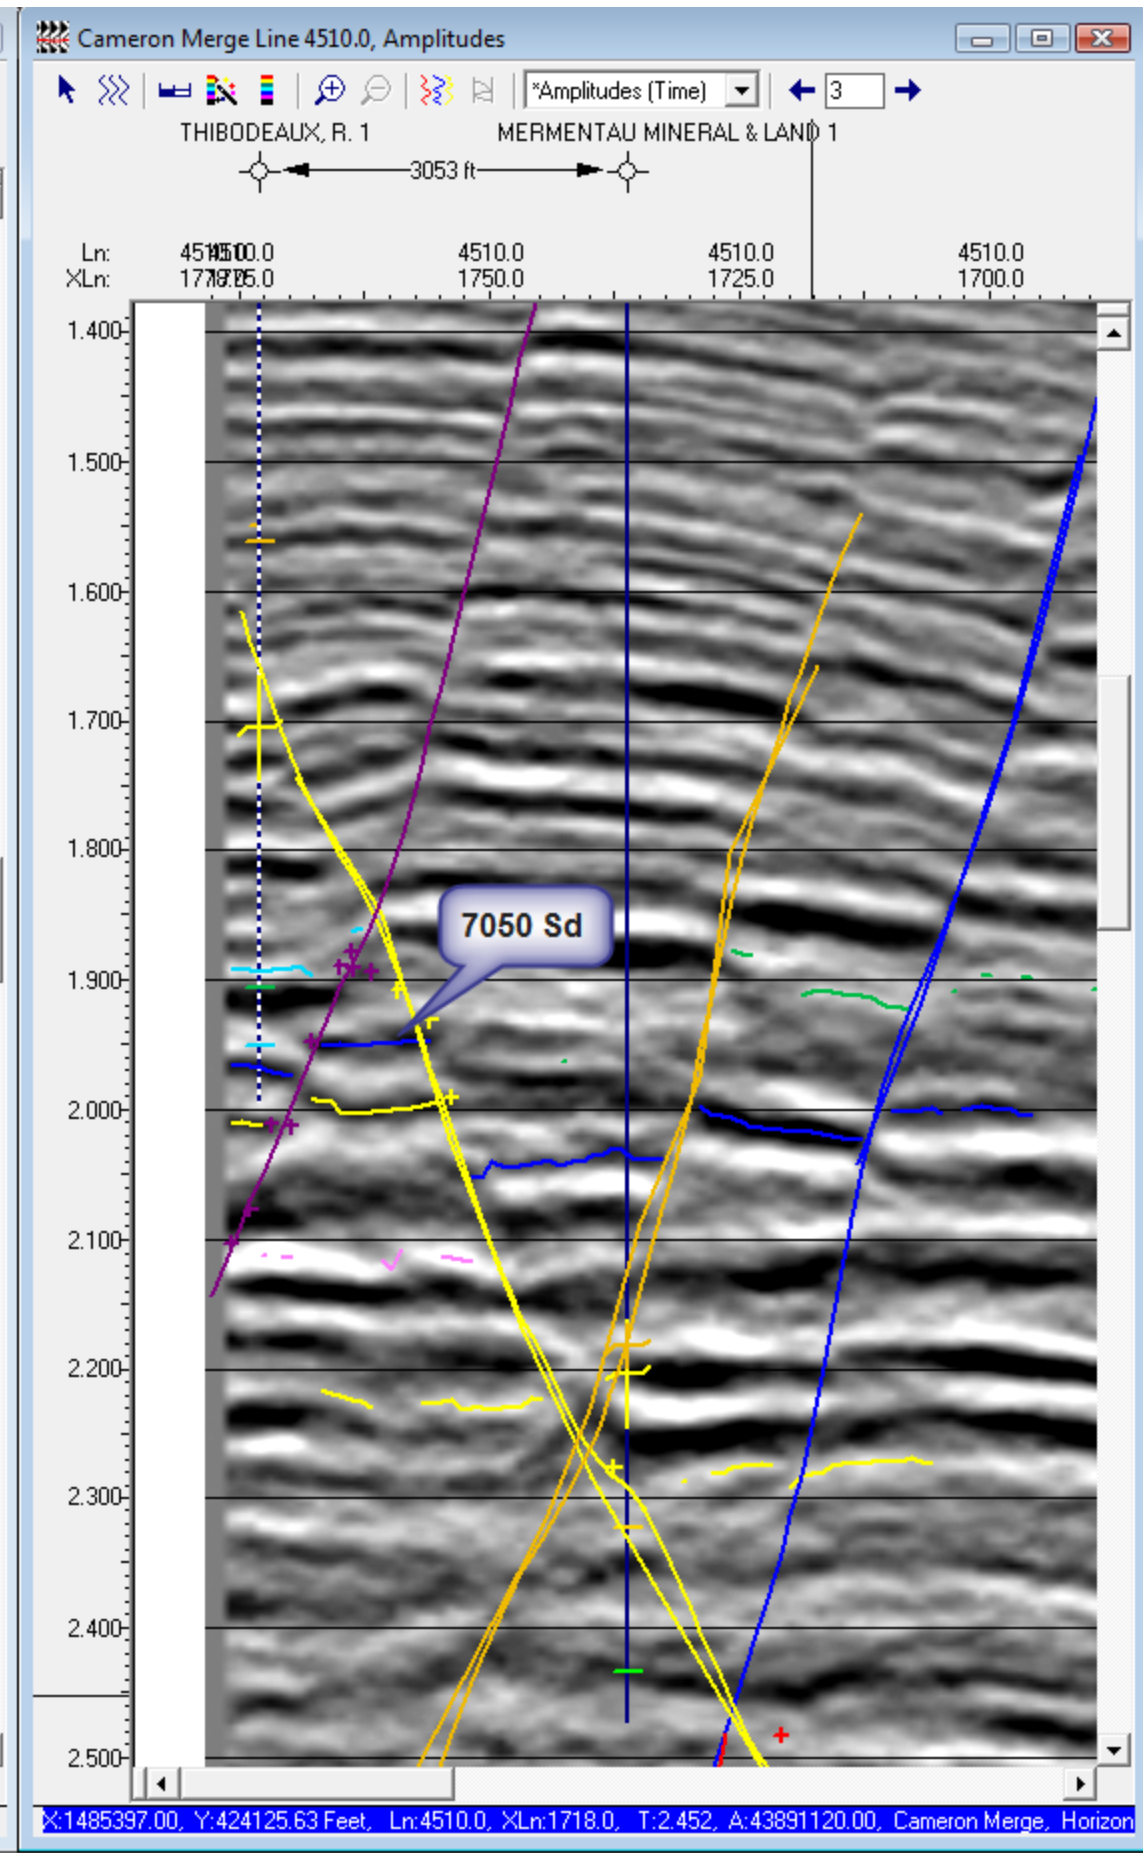

X:1487795.00, Y:423299.25 Feet, Line 4525.

X:1486634.50, Y:423861.89 Feet, Ln:4525.0, XLn:1715.0, T:2.451, A:-28998816.00, Cameron Merge

X:1489055.75, Y:423278.25 Feet, Line 4525.

X:1485892.00, Y:427804.88 Feet, Ln:4516.0, XLn:1763.0, T:1.913, A:-29165360.00, Cameron Merge

X:1484899.25, Y:430445.25 Feet, Line 4525, Horizon: Lt Chen- 7050 Sd Squeeze

X:1485149.50, Y:429894.28 Feet, Ln:4507.0, XLn:1776.0, T:2.174, A:59981056.00, Cameron Merge, Horizon