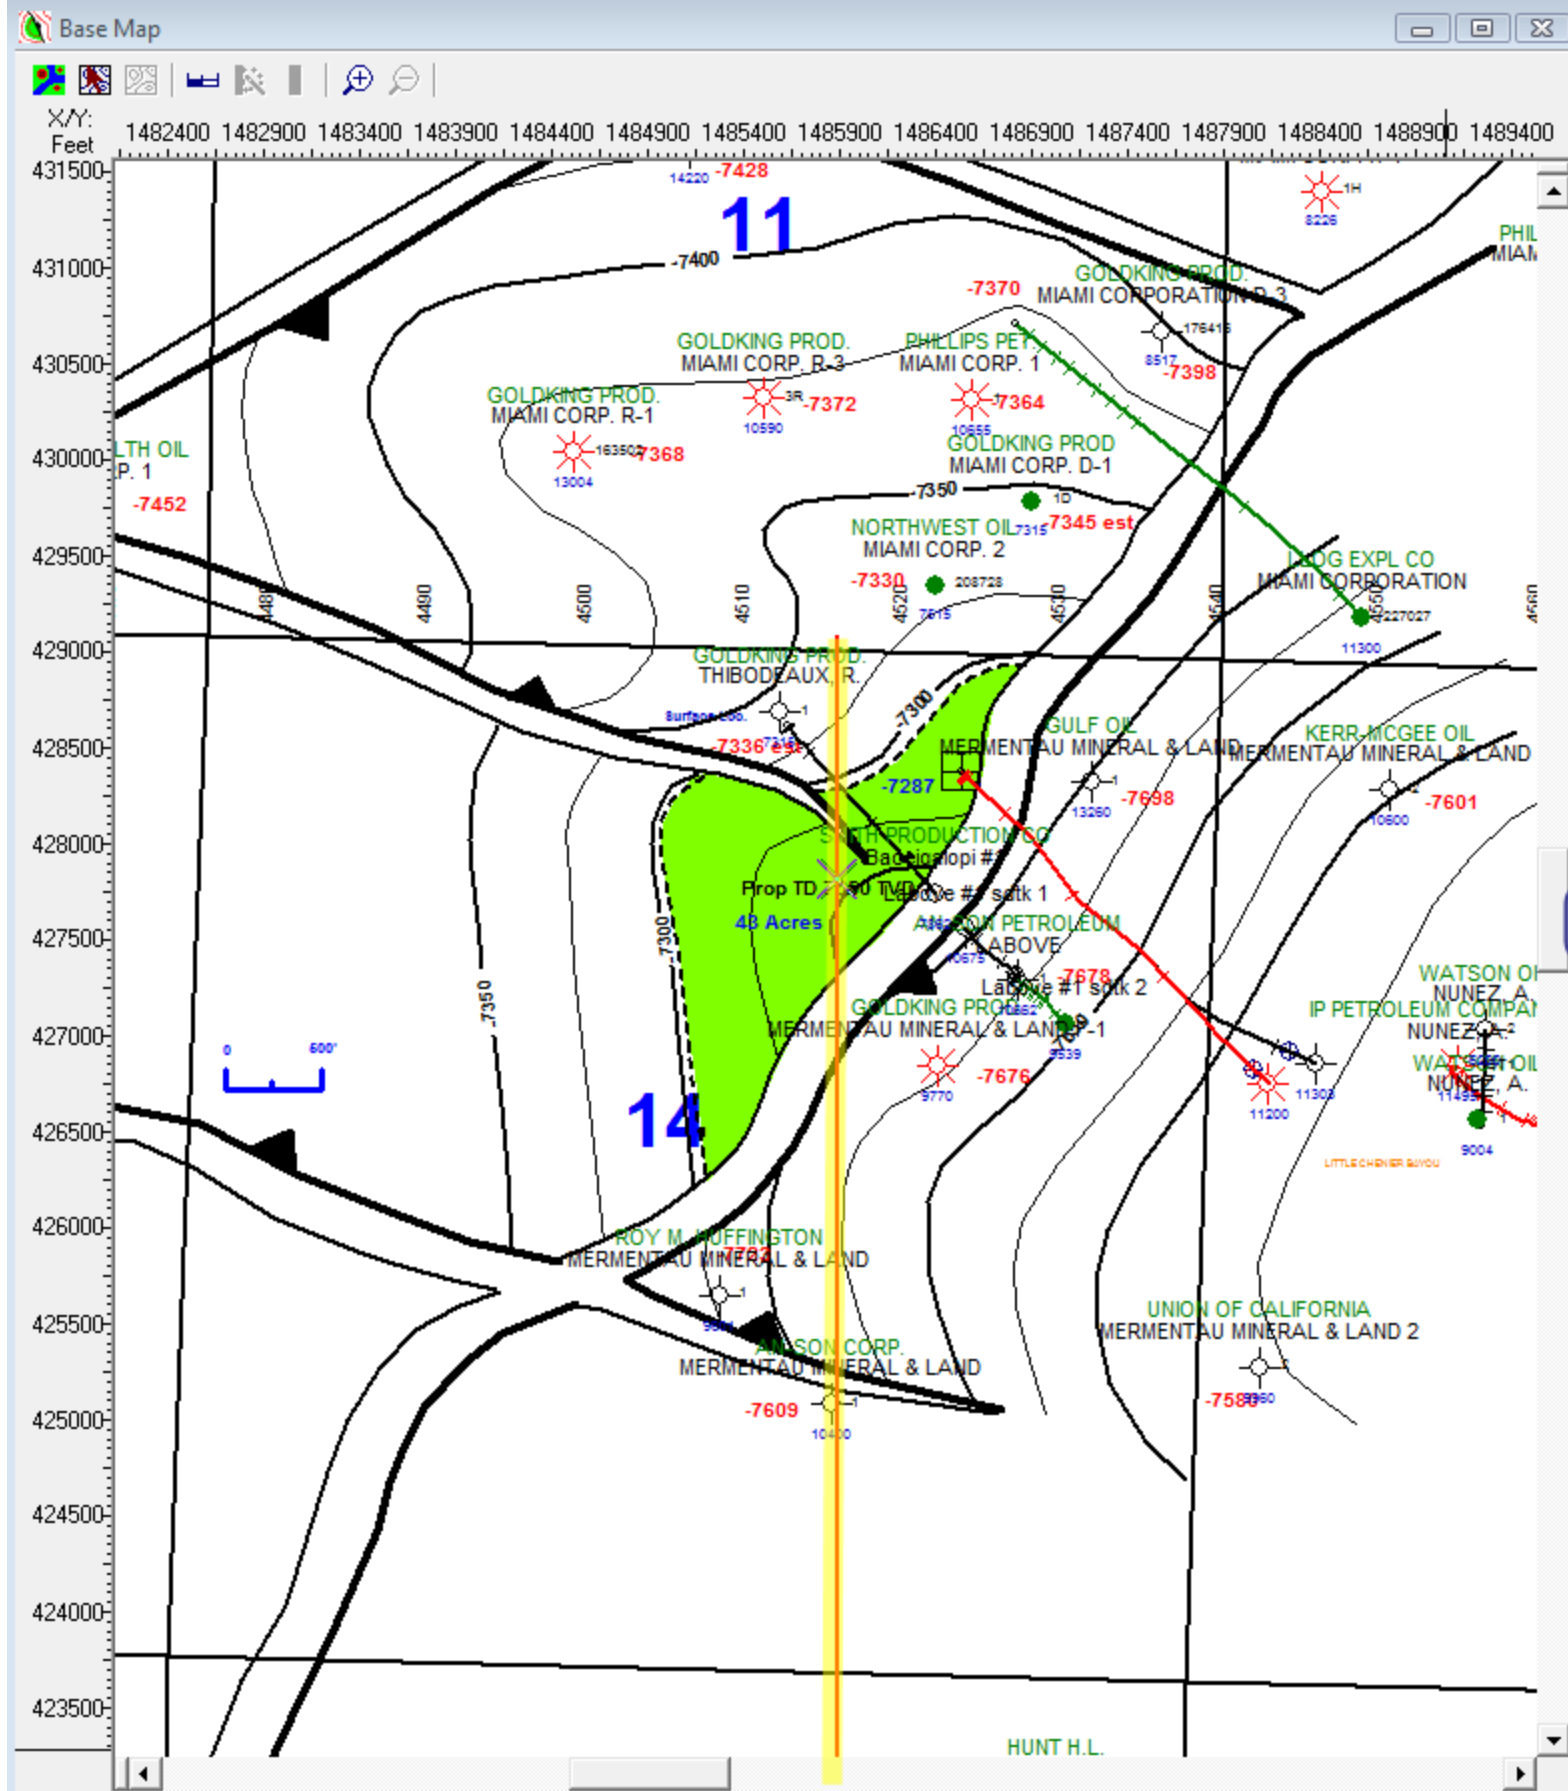

X:1487795.00, Y:423299.25 Feet, Line 4525.

X:1486634.50, Y:423861.89 Feet, Ln:4525.0, XLn:1715.0, T:2.451, A:-28998816.00, Cameron Merge

X:1489055.75, Y:423278.25 Feet, Line 4525.

X:1485892.00, Y:427804.88 Feet, Ln:4516.0, XLn:1763.0, T:1.913, A:-29165360.00, Cameron Merge

X:1484899.25, Y:430445.25 Feet, Line 4525, Horizon: Lt Chen- 7050 Sd Squeeze

X:1485149.50, Y:429894.28 Feet, Ln:4507.0, XLn:1776.0, T:2.174, A:59981056.00, Cameron Merge, Horizon