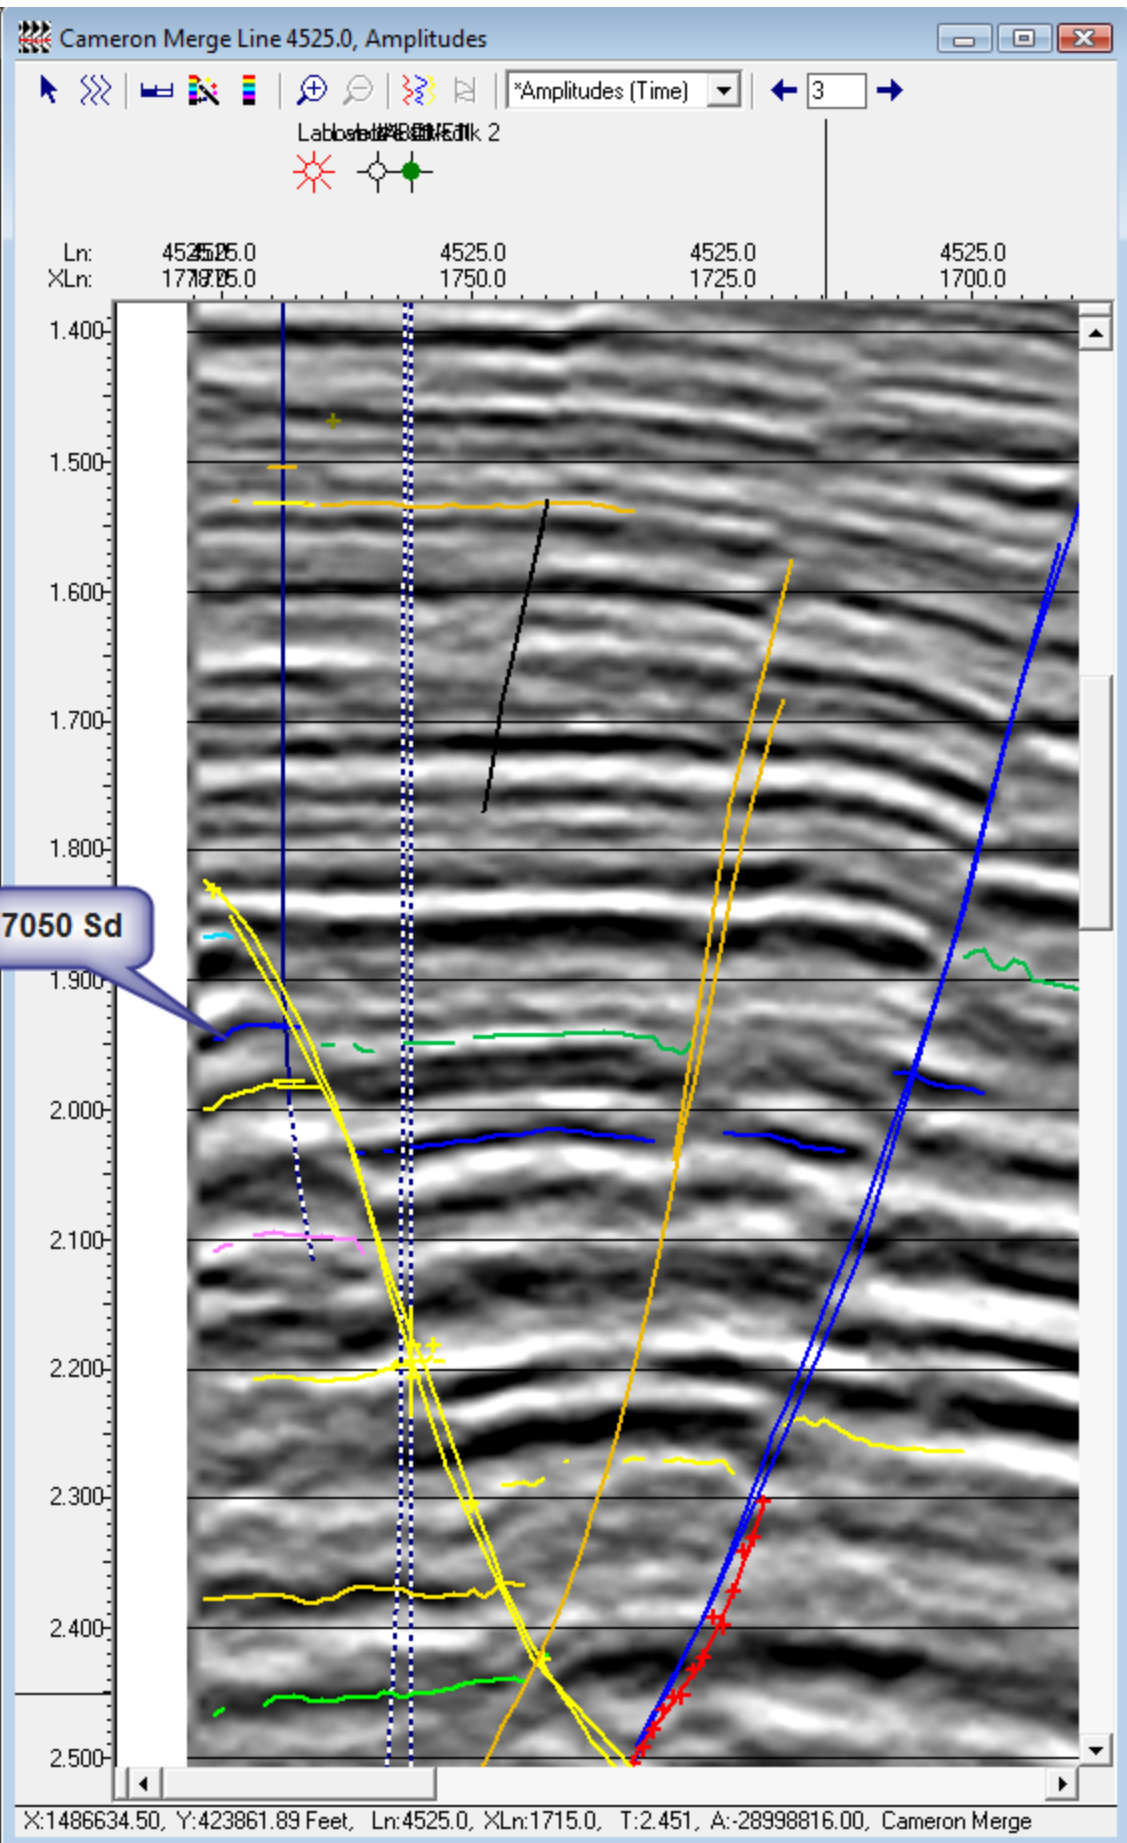

X:1487795.00, Y:423299.25 Feet, Line 4525.

X:1486634.50, Y:423861.89 Feet, Ln:4525.0, XLn:1715.0, T:2.451, A:-28998816.00, Cameron Merge

X:1489055.75, Y:423278.25 Feet, Line 4525.

X:1485892.00, Y:427804.88 Feet, Ln:4516.0, XLn:1763.0, T:1.913, A:-29165360.00, Cameron Merge

X:1484899.25, Y:430445.25 Feet, Line 4525, Horizon: Lt Chen- 7050 Sd Squeeze

X:1485149.50, Y:429894.28 Feet, Ln:4507.0, XLn:1776.0, T:2.174, A:59981056.00, Cameron Merge, Horizon