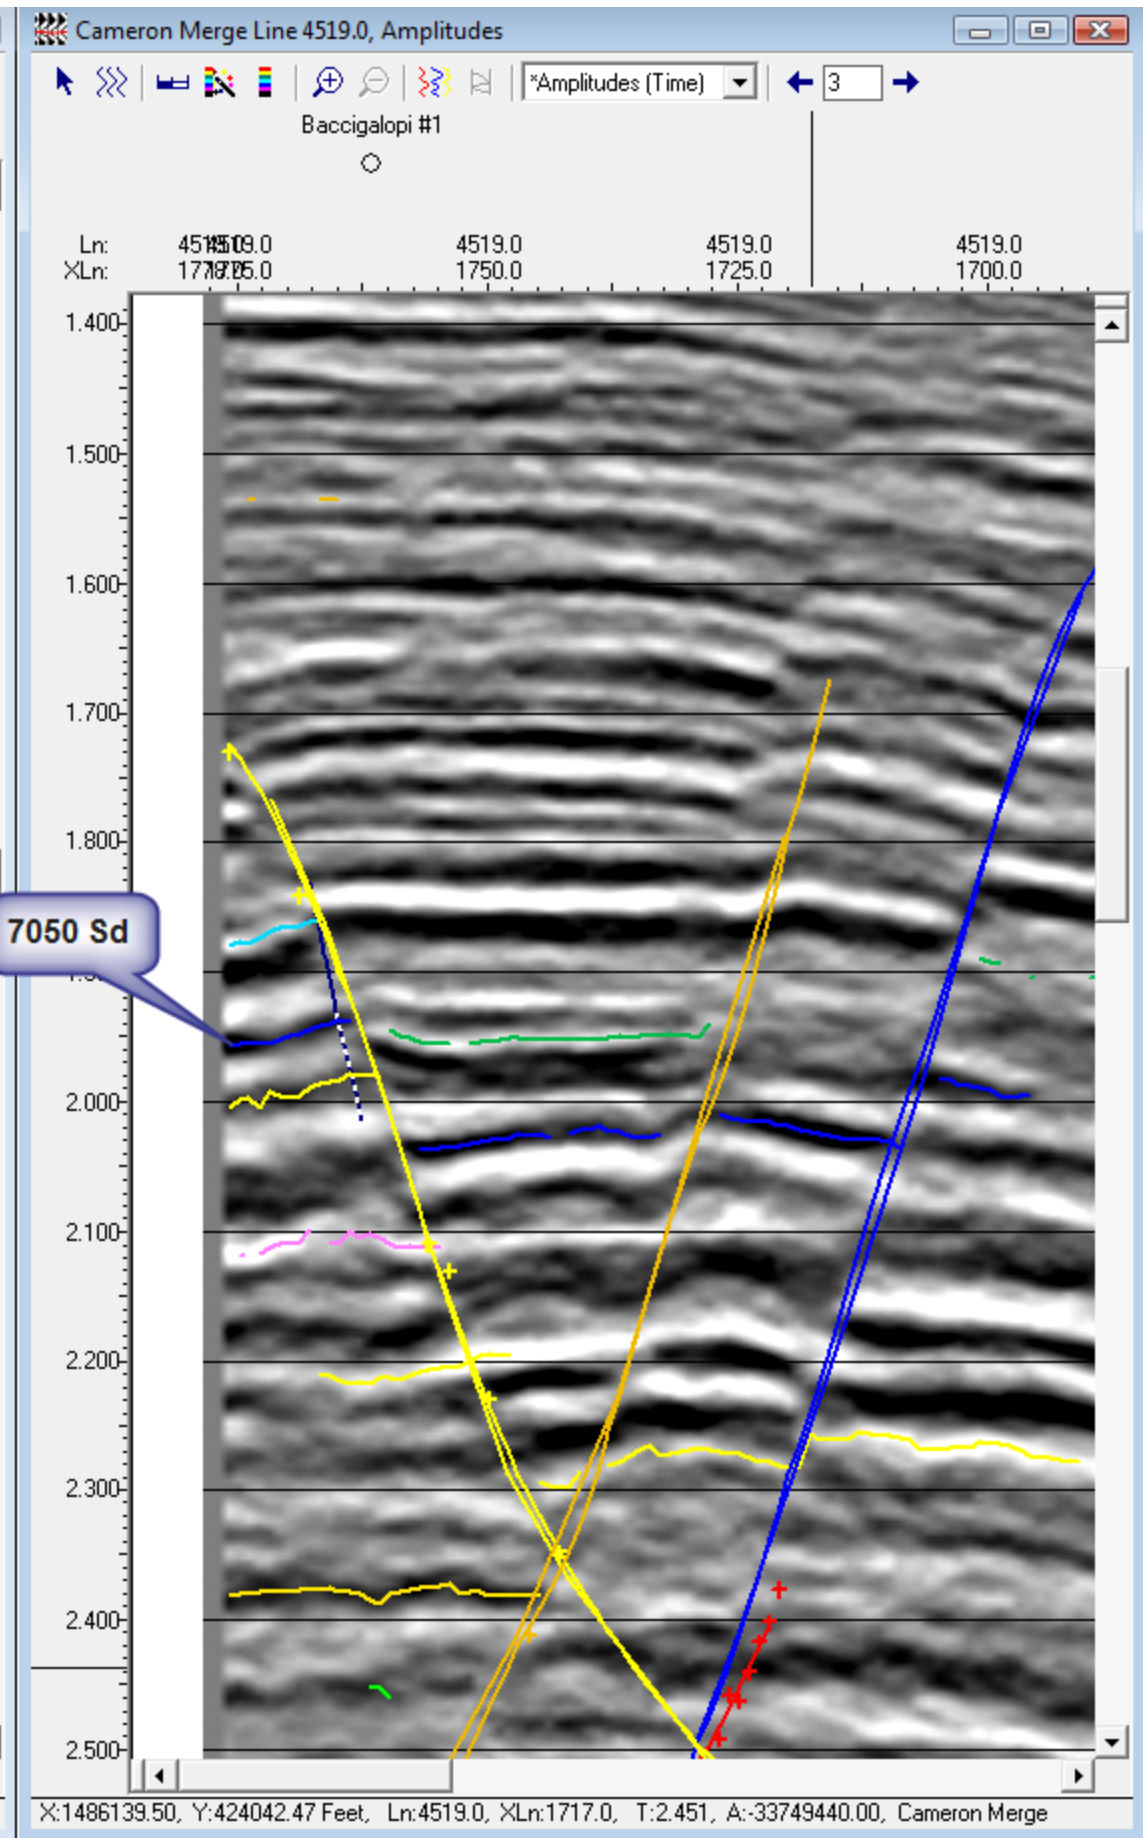

X:1487795.00, Y:423299.25 Feet, Line 4525.

X:1486634.50, Y:423861.89 Feet, Ln:4525.0, XLn:1715.0, T:2.451, A:-28998816.00, Cameron Merge

X:1489055.75, Y:423278.25 Feet, Line 4525.

X:1485892.00, Y:427804.88 Feet, Ln:4516.0, XLn:1763.0, T:1.913, A:-29165360.00, Cameron Merge

X:1484899.25, Y:430445.25 Feet, Line 4525, Horizon: Lt Chen- 7050 Sd Squeeze

X:1485149.50, Y:429894.28 Feet, Ln:4507.0, XLn:1776.0, T:2.174, A:59981056.00, Cameron Merge, Horizon