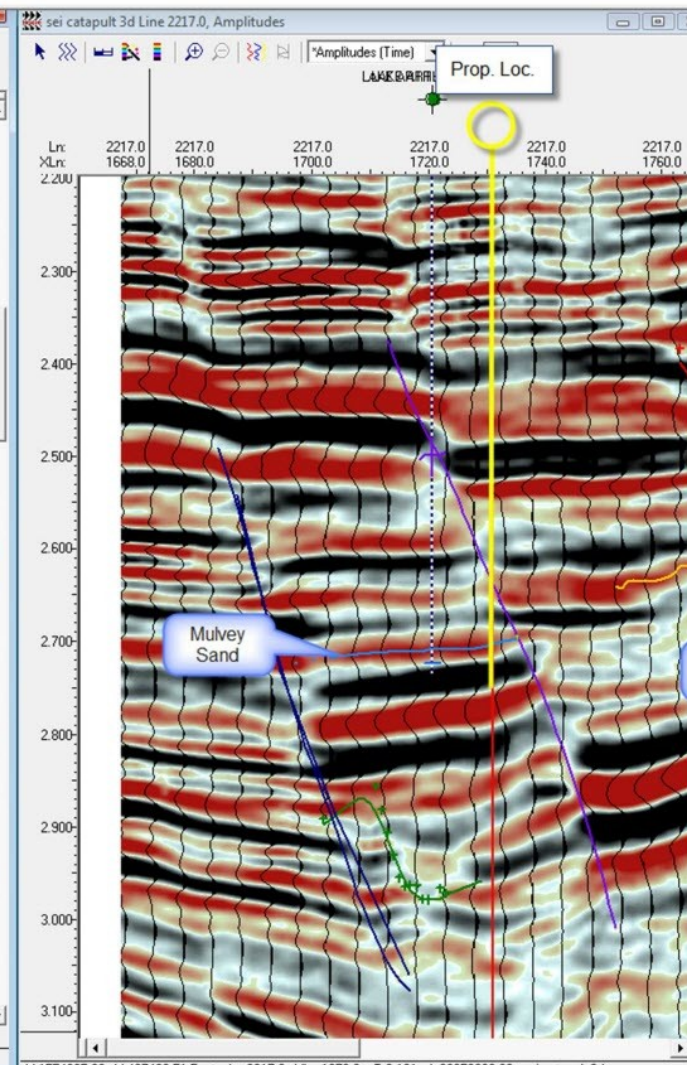

**Victor P. Smith Oil Co.**  
 SW Lake Arthur Field  
 Cameron Parish, LA  
**Thunderball Prospect**  
 Mulvey Sand  
 C.I. = 25'  
 0' 1000' 1500' 2000'

**Victor P. Smith Oil Co.**  
SW Lake Arthur Field  
Cameron Parish, LA

**Thunderball Prospect**  
Mulvey Sand

C.I. = 25'

0' 500' 1000' 1500'

**Victor P. Smith Oil Co.**

SW Lake Arthur Field  
Cameron Parish, LA

**Thunderball Prospect**

Mulvey Sand

C.I. = .004 Sec

0' 1000' 1500' 2000'

**Victor P. Smith Oil Co.**  
 SW Lake Arthur Field  
 Cameron Parish, LA

**Thunderball Prospect**

Fault Plane

C.I. = 500'

0' 1000' 1500' 2000'