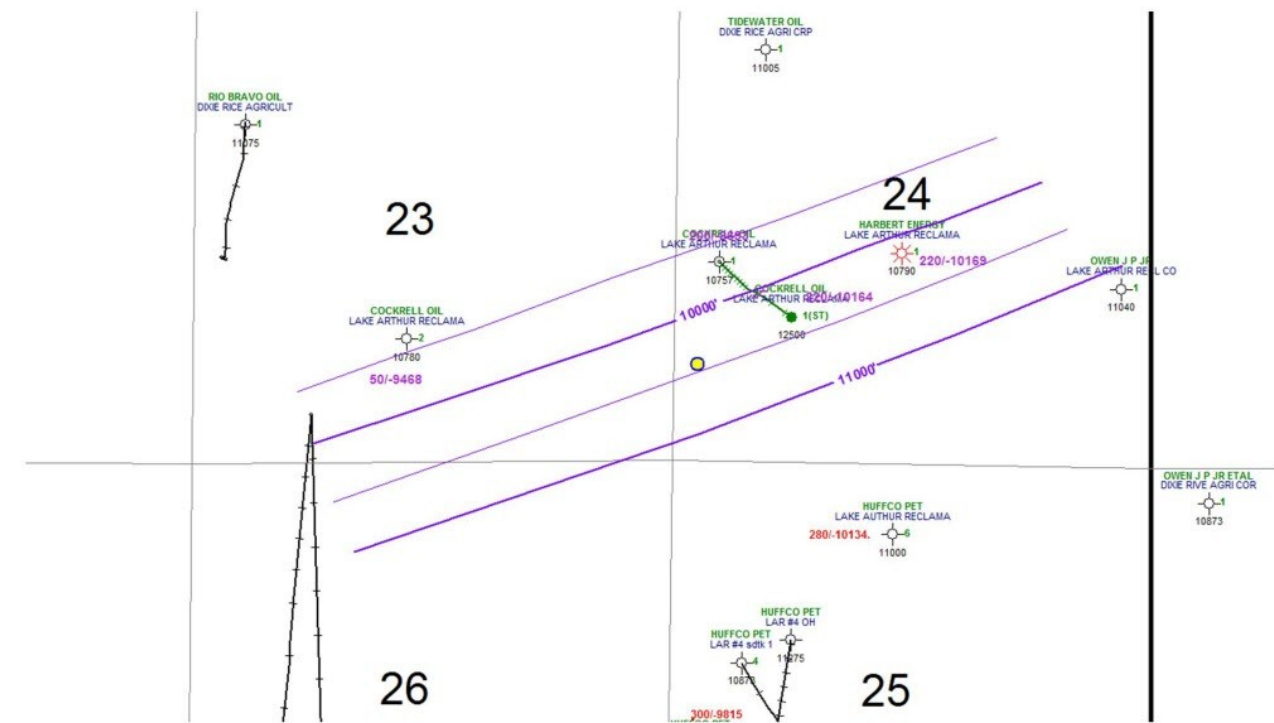

**Victor P. Smith Oil Co.**  
 SW Lake Arthur Field  
 Cameron Parish, LA  
**Thunderball Prospect**  
 Mulvey Sand  
 C.I. = 25'  
 0' 1000' 1500' 2000'

**Victor P. Smith Oil Co.**  
SW Lake Arthur Field  
Cameron Parish, LA

**Thunderball Prospect**  
Mulvey Sand

C.I. = 25'

0' 500' 1000' 1500'

**Victor P. Smith Oil Co.**

SW Lake Arthur Field  
Cameron Parish, LA

**Thunderball Prospect**

Mulvey Sand

C.I. = .004 Sec

0' 1000' 1500' 2000'

**Victor P. Smith Oil Co.**  
 SW Lake Arthur Field  
 Cameron Parish, LA

**Thunderball Prospect**

Fault Plane

C.I. = 500'

0' 1000' 1500' 2000'