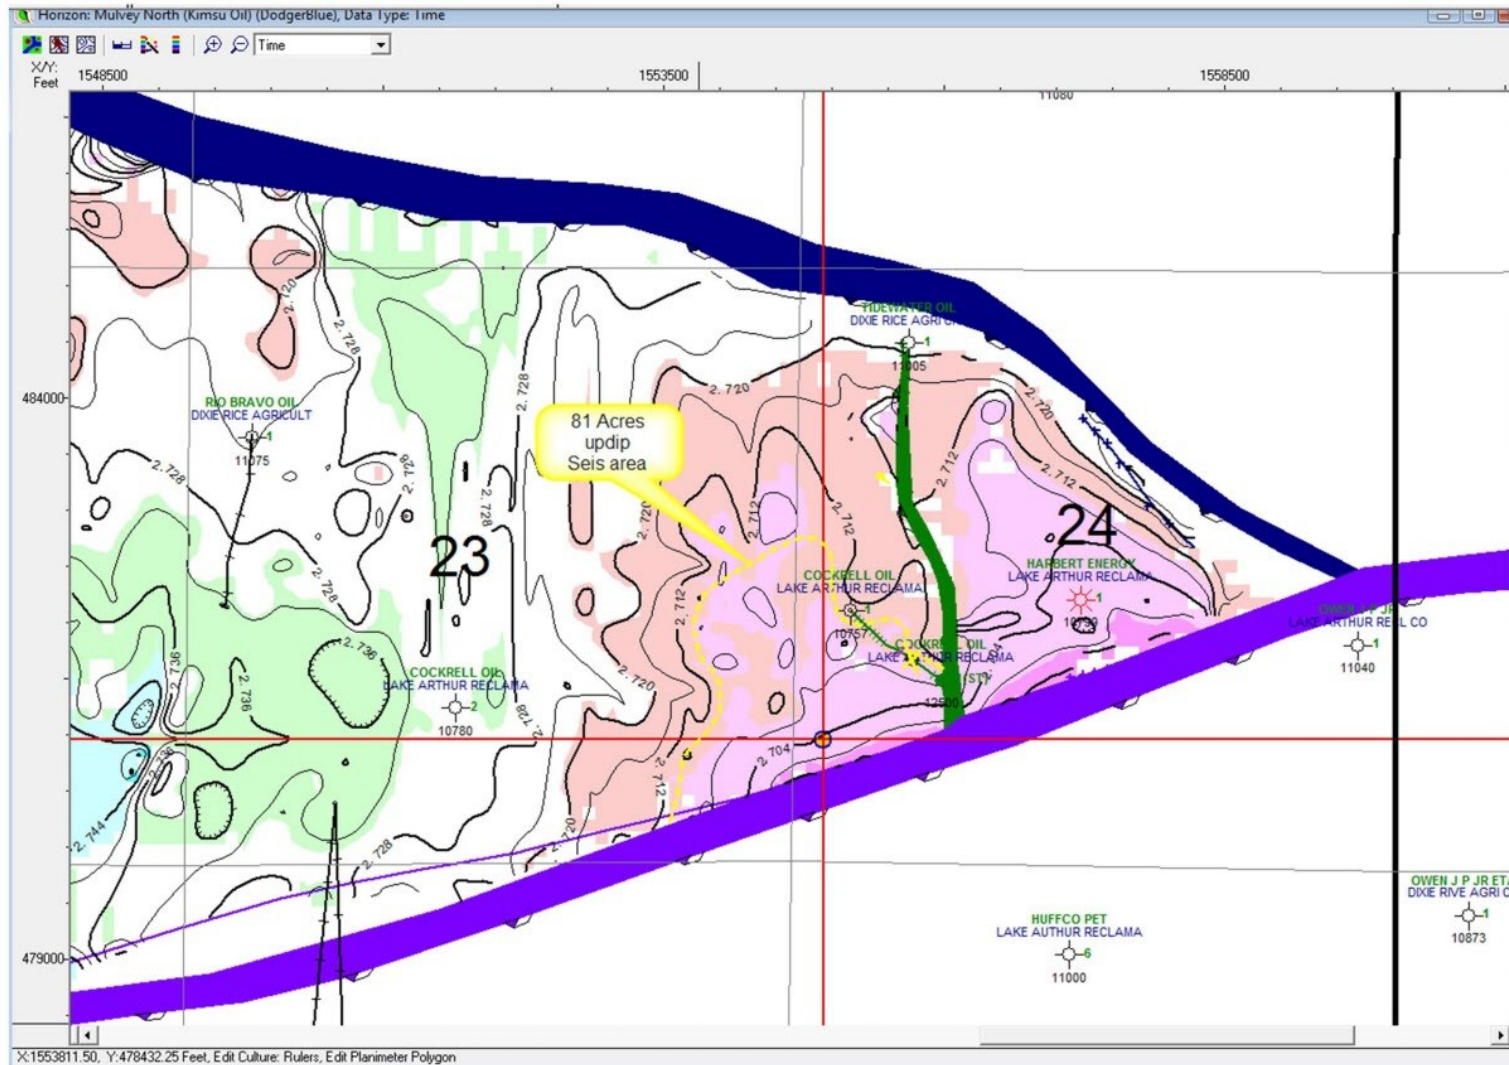

**Victor P. Smith Oil Co.**  
 SW Lake Arthur Field  
 Cameron Parish, LA  
**Thunderball Prospect**  
 Mulvey Sand  
 C.I. = 25'  
 0' 1000' 1500' 2000'

**Victor P. Smith Oil Co.**  
SW Lake Arthur Field  
Cameron Parish, LA

**Thunderball Prospect**  
Mulvey Sand

C.I. = 25'

0' 500' 1000' 1500'

**Victor P. Smith Oil Co.**

SW Lake Arthur Field  
Cameron Parish, LA

**Thunderball Prospect**

Mulvey Sand

C.I. = .004 Sec

0' 1000' 1500' 2000'

**Victor P. Smith Oil Co.**  
 SW Lake Arthur Field  
 Cameron Parish, LA

**Thunderball Prospect**

Fault Plane

C.I. = 500'

0' 1000' 1500' 2000'