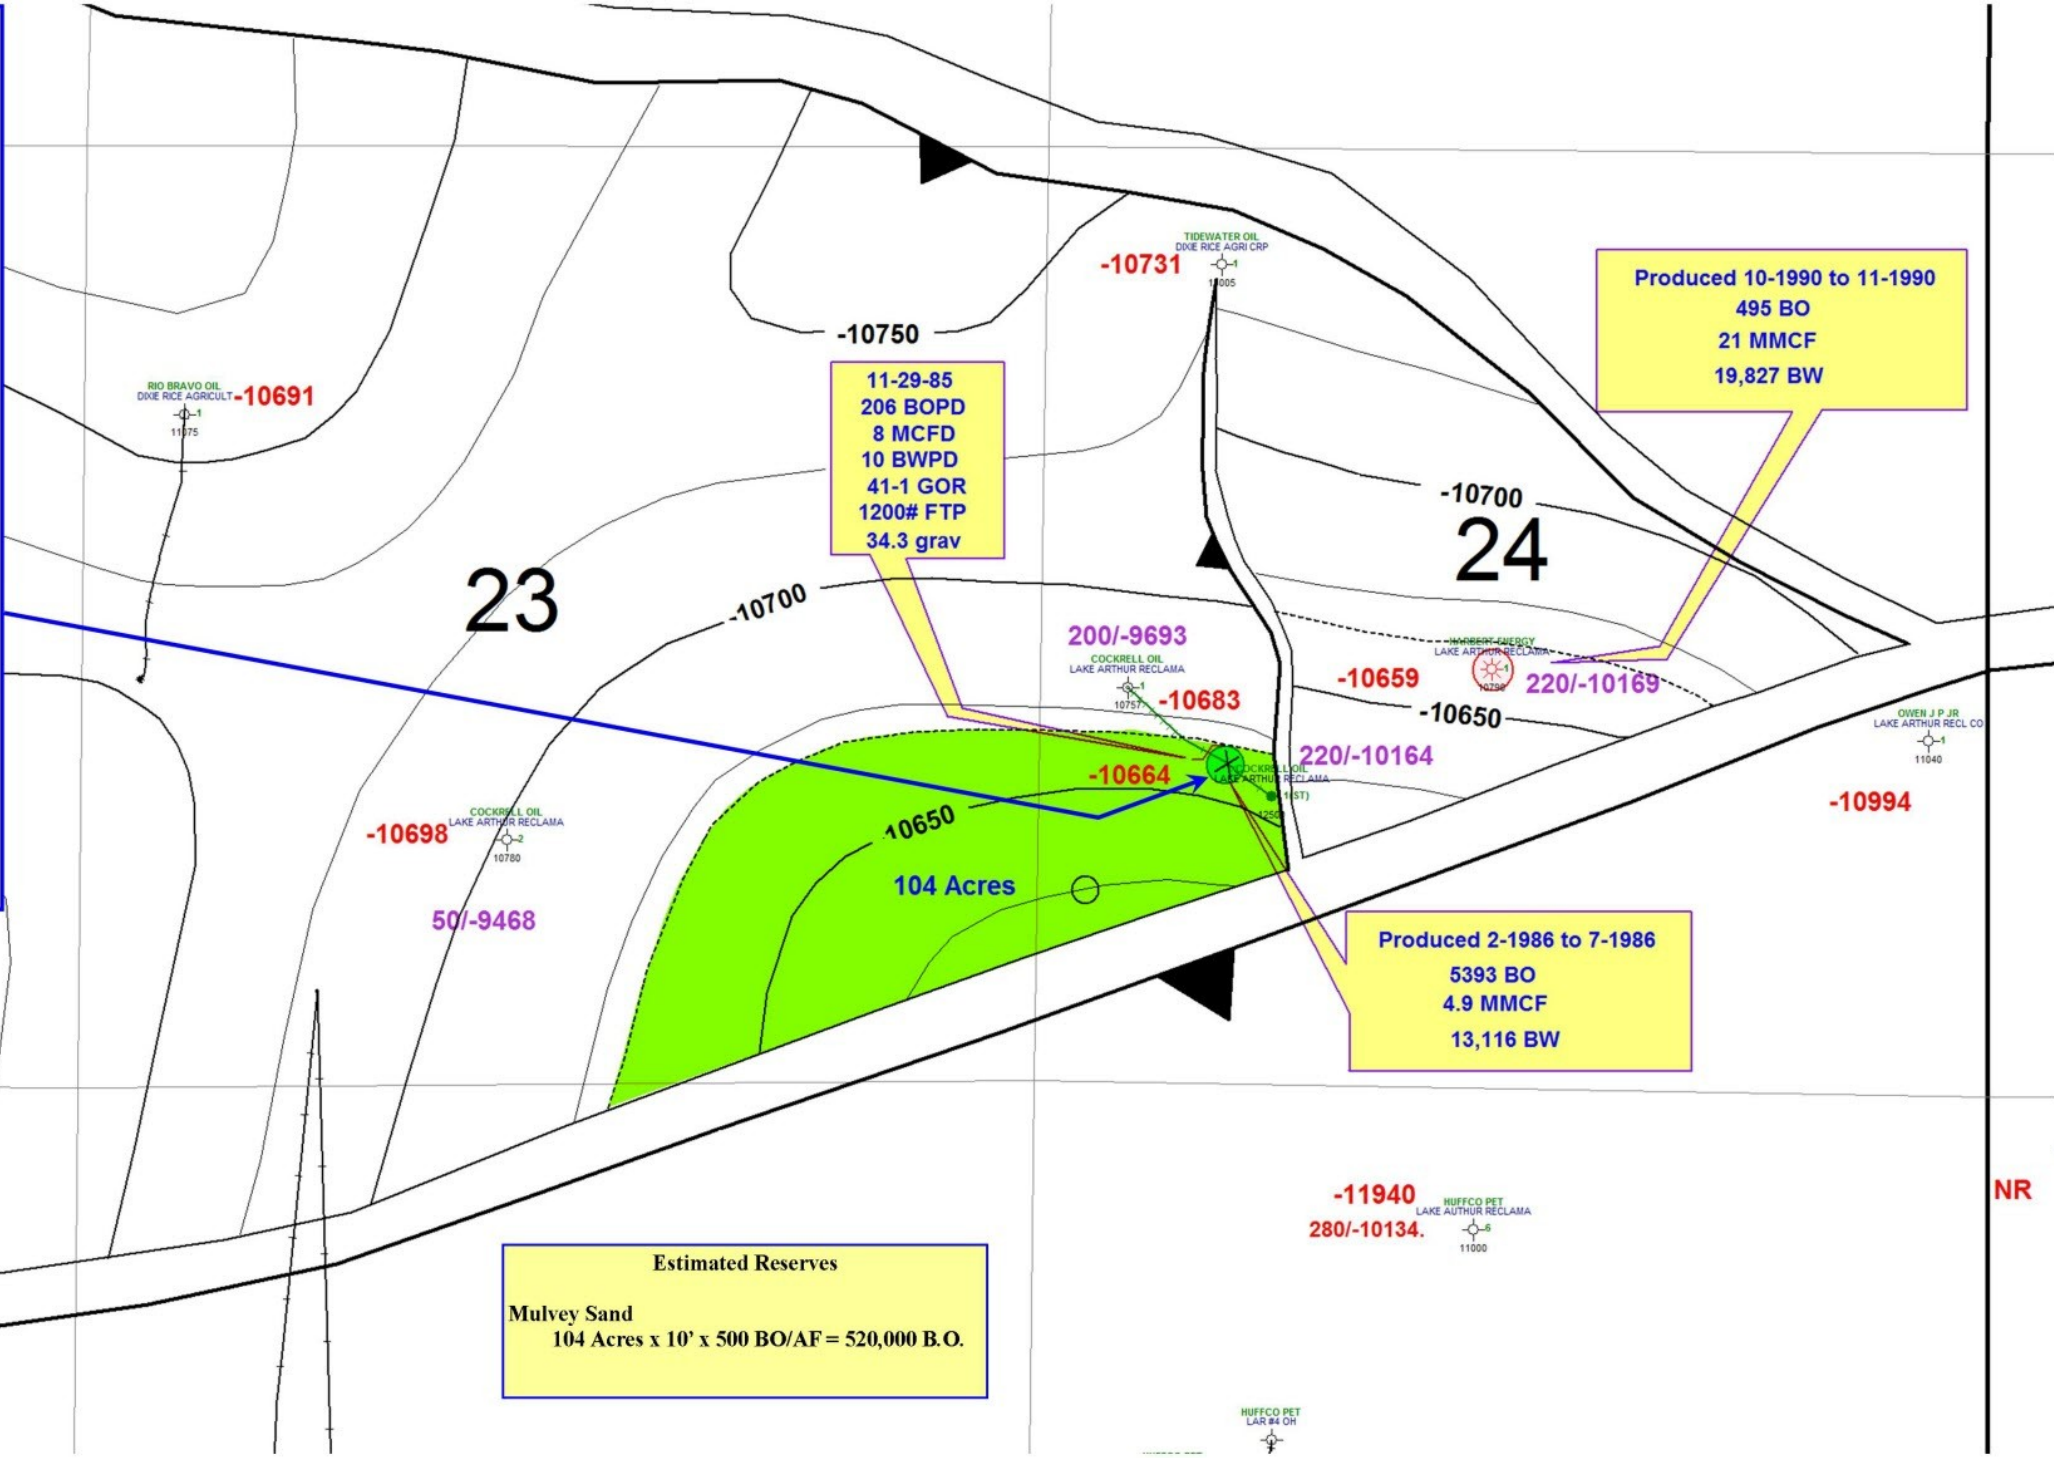

**Victor P. Smith Oil Co.**  
 SW Lake Arthur Field  
 Cameron Parish, LA  
**Thunderball Prospect**  
 Mulvey Sand  
 C.I. = 25'  
 0' 1000' 1500' 2000'

**Victor P. Smith Oil Co.**  
SW Lake Arthur Field  
Cameron Parish, LA

**Thunderball Prospect**  
Mulvey Sand

C.I. = 25'

0' 500' 1000' 1500'

**Victor P. Smith Oil Co.**

SW Lake Arthur Field  
Cameron Parish, LA

**Thunderball Prospect**

Mulvey Sand

C.I. = .004 Sec

0' 1000' 1500' 2000'

**Victor P. Smith Oil Co.**  
 SW Lake Arthur Field  
 Cameron Parish, LA

**Thunderball Prospect**

Fault Plane

C.I. = 500'

0' 1000' 1500' 2000'