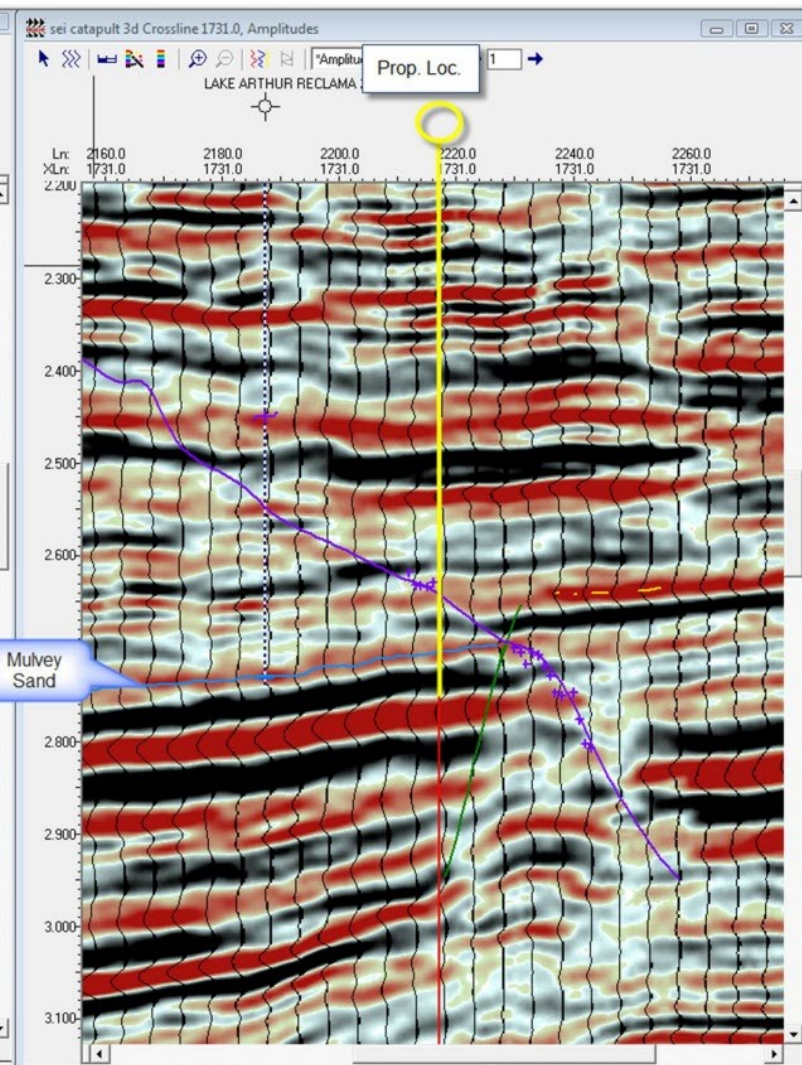

**Victor P. Smith Oil Co.**  
 SW Lake Arthur Field  
 Cameron Parish, LA  
**Thunderball Prospect**  
 Mulvey Sand  
 C.I. = 25'  
 0' 1000' 1500' 2000'

**Victor P. Smith Oil Co.**  
SW Lake Arthur Field  
Cameron Parish, LA

**Thunderball Prospect**  
Mulvey Sand

C.I. = 25'

0' 500' 1000' 1500'

**Victor P. Smith Oil Co.**

SW Lake Arthur Field  
Cameron Parish, LA

**Thunderball Prospect**

Mulvey Sand

C.I. = .004 Sec

0' 1000' 1500' 2000'

**Victor P. Smith Oil Co.**  
 SW Lake Arthur Field  
 Cameron Parish, LA

**Thunderball Prospect**

Fault Plane

C.I. = 500'

0' 1000' 1500' 2000'