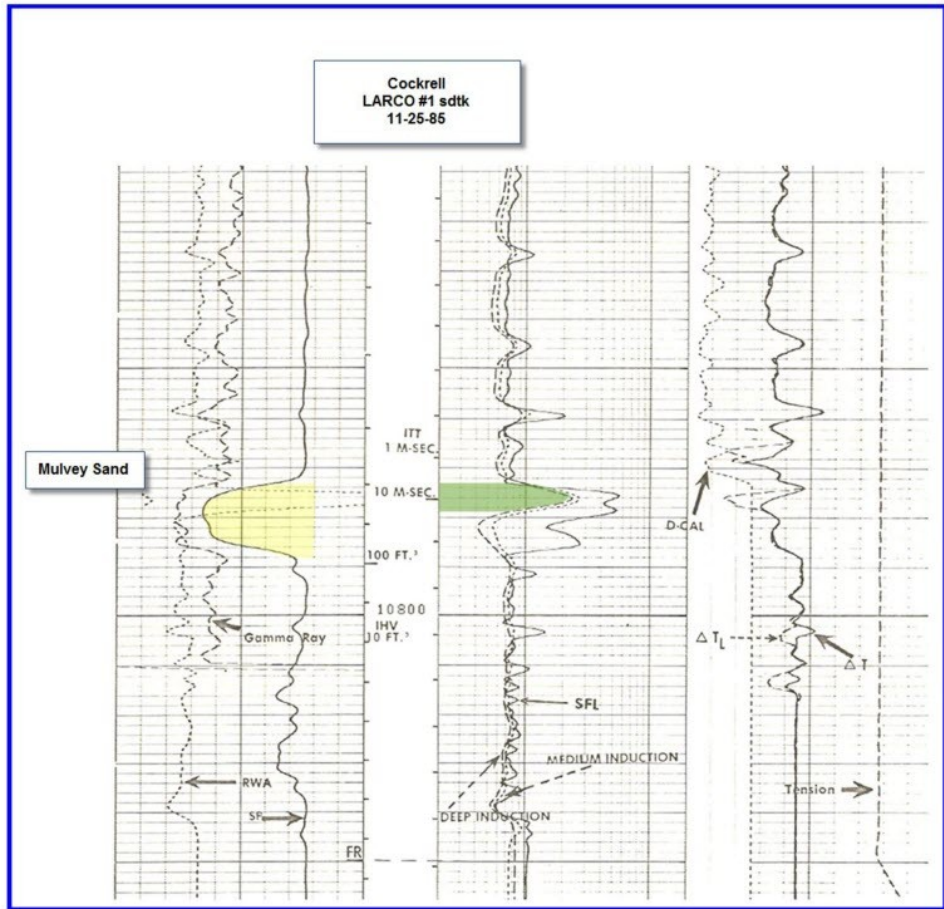

**Victor P. Smith Oil Co.**  
 SW Lake Arthur Field  
 Cameron Parish, LA  
**Thunderball Prospect**  
 Mulvey Sand  
 C.I. = 25'  
 0' 1000' 1500' 2000'

**Victor P. Smith Oil Co.**  
SW Lake Arthur Field  
Cameron Parish, LA

**Thunderball Prospect**  
Mulvey Sand

C.I. = 25'

0' 500' 1000' 1500'

**Victor P. Smith Oil Co.**

SW Lake Arthur Field  
Cameron Parish, LA

**Thunderball Prospect**

Mulvey Sand

C.I. = .004 Sec

0' 1000' 1500' 2000'

**Victor P. Smith Oil Co.**  
 SW Lake Arthur Field  
 Cameron Parish, LA

**Thunderball Prospect**

Fault Plane

C.I. = 500'

0' 1000' 1500' 2000'