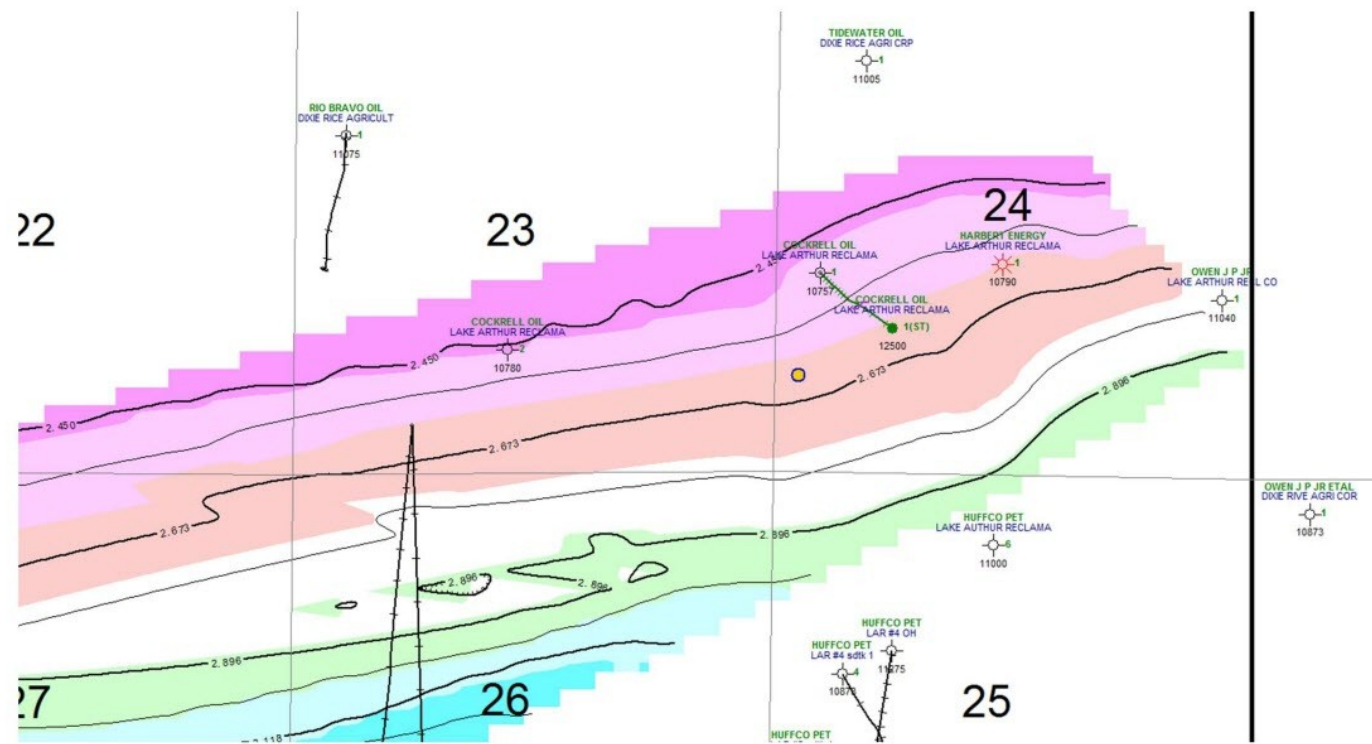

**Victor P. Smith Oil Co.**  
 SW Lake Arthur Field  
 Cameron Parish, LA  
**Thunderball Prospect**  
 Mulvey Sand  
 C.I. = 25'  
 0' 1000' 1500' 2000'

**Victor P. Smith Oil Co.**  
SW Lake Arthur Field  
Cameron Parish, LA

**Thunderball Prospect**  
Mulvey Sand

C.I. = 25'

0' 500' 1000' 1500'

**Victor P. Smith Oil Co.**

SW Lake Arthur Field  
Cameron Parish, LA

**Thunderball Prospect**

Mulvey Sand

C.I. = .004 Sec

0' 1000' 1500' 2000'

**Victor P. Smith Oil Co.**  
 SW Lake Arthur Field  
 Cameron Parish, LA

**Thunderball Prospect**

Fault Plane

C.I. = 500'

0' 1000' 1500' 2000'